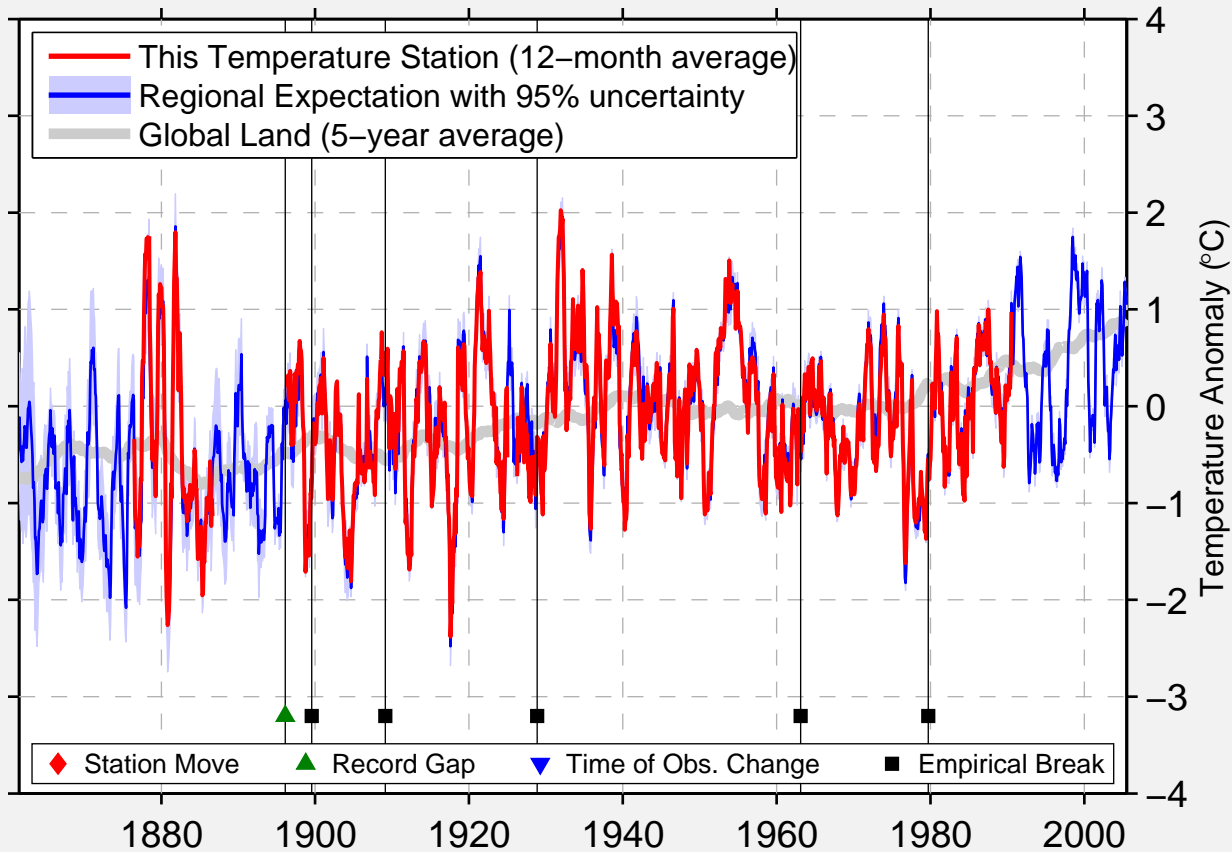

ANNA-1E

37.500 N, 89.200 W (United States)

Data Quality Controlled and Aligned at Breakpoints

Berkeley Earth