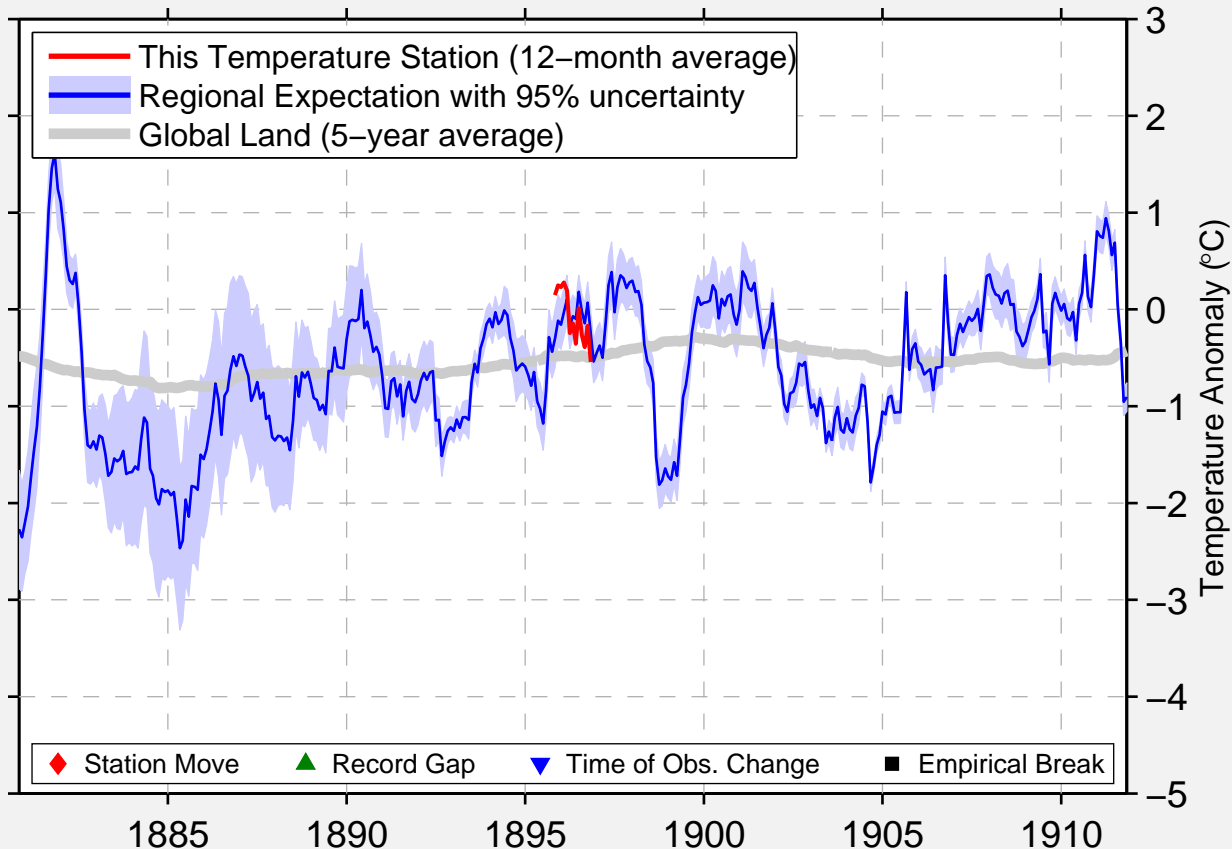

BLAINE

37.500 N, 96.400 W (United States)

Data Quality Controlled and Aligned at Breakpoints

Berkeley Earth