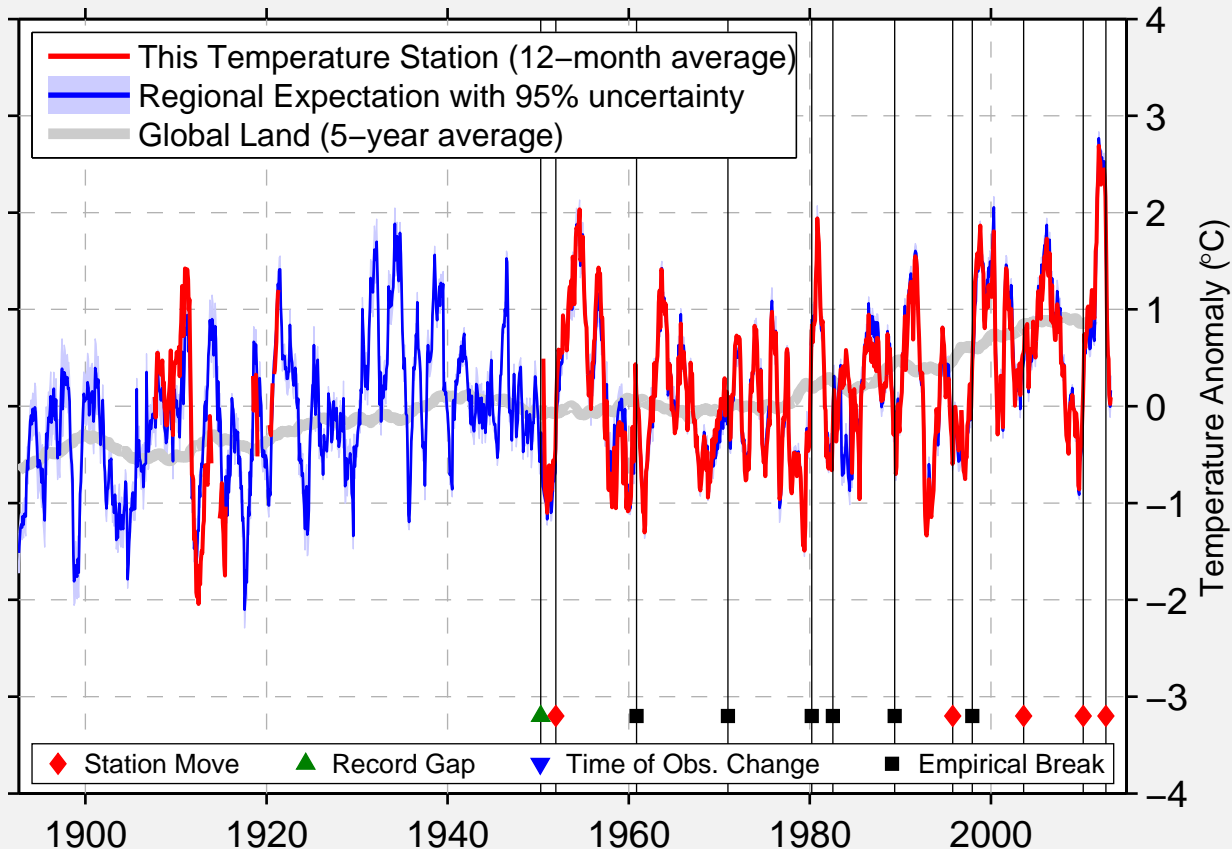

# HOWARD 5 NE

37.496 N, 96.232 W (United States)

Data Quality Controlled and Aligned at Breakpoints

Berkeley Earth