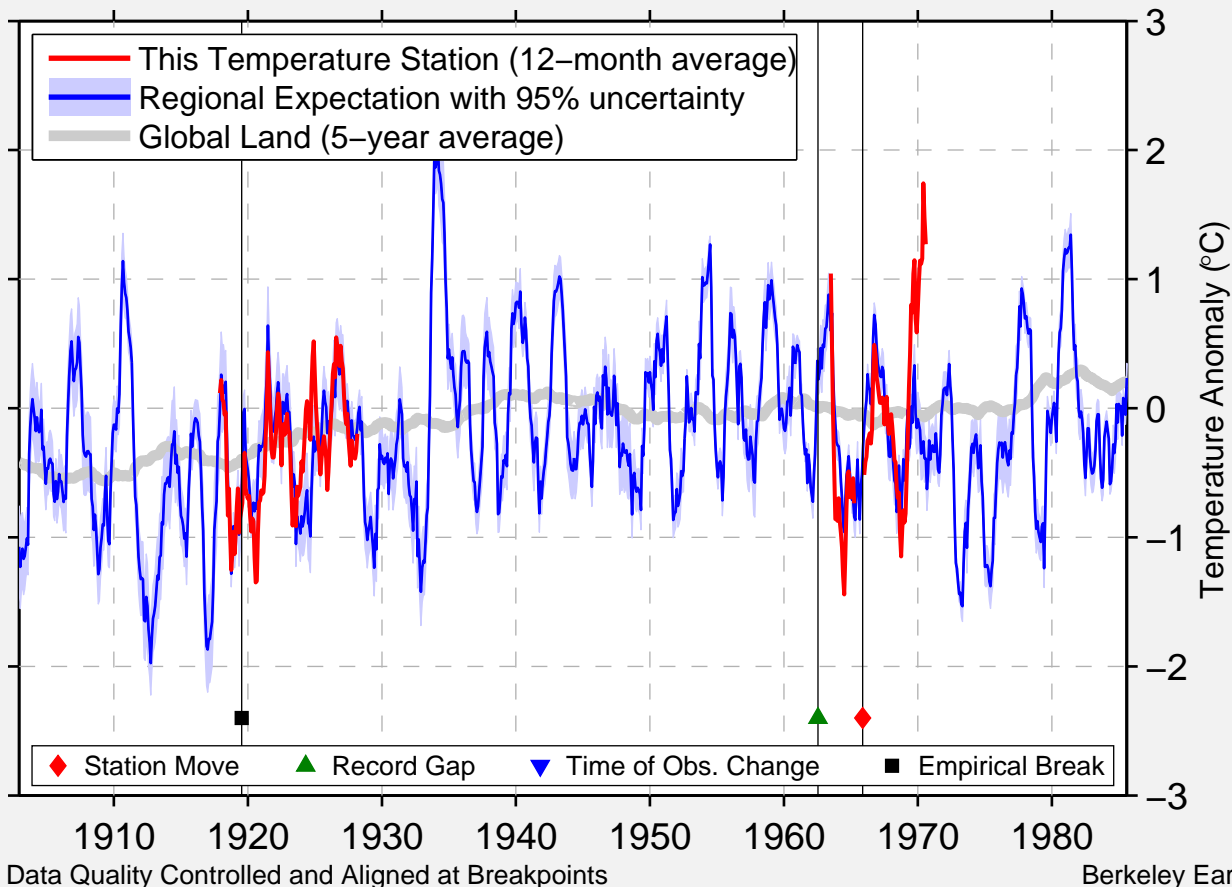

# PALISADE LAKES 6 SSE

37.483 N, 107.167 W (United States)

Data Quality Controlled and Aligned at Breakpoints

Berkeley Earth