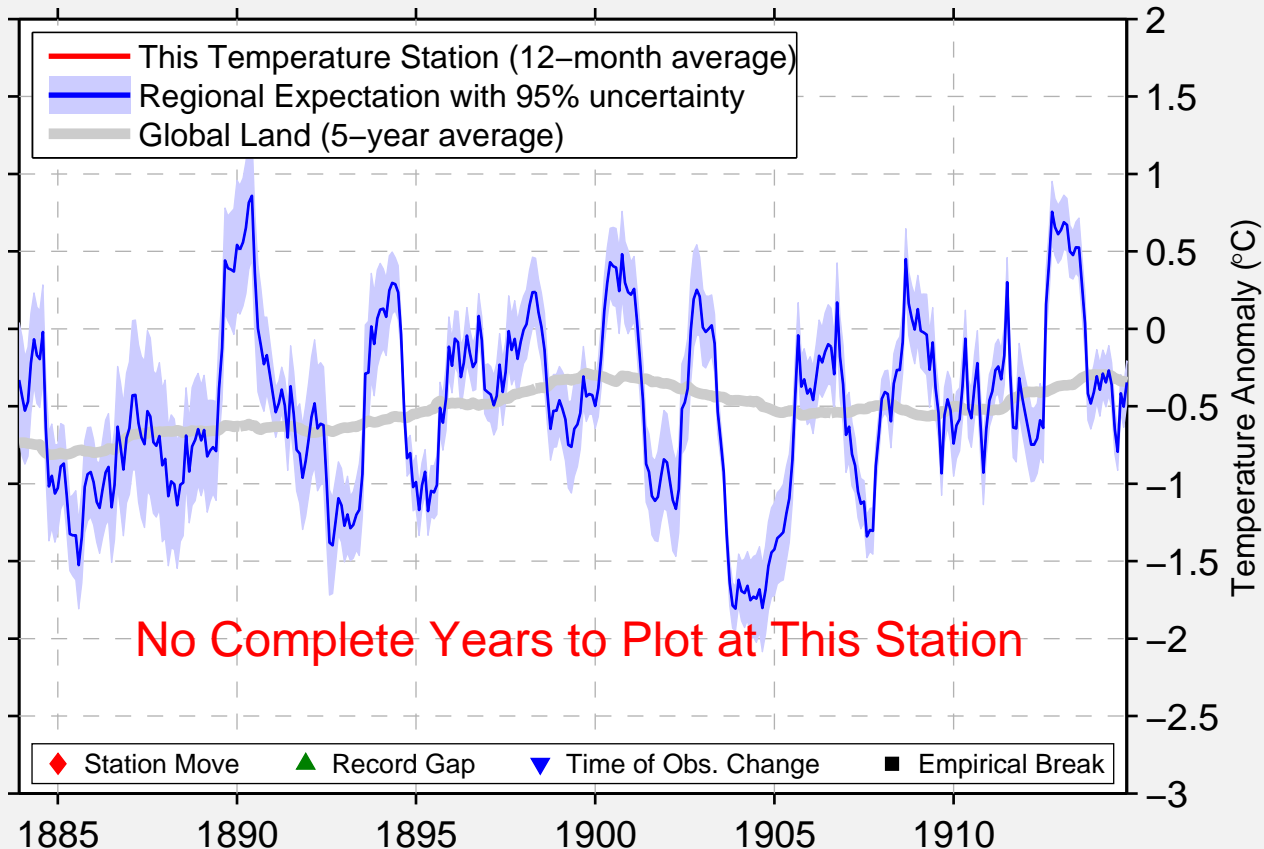

TOBACCOVILLE

37.483 N, 78.096 W (United States)

Data Quality Controlled and Aligned at Breakpoints

Berkeley Earth