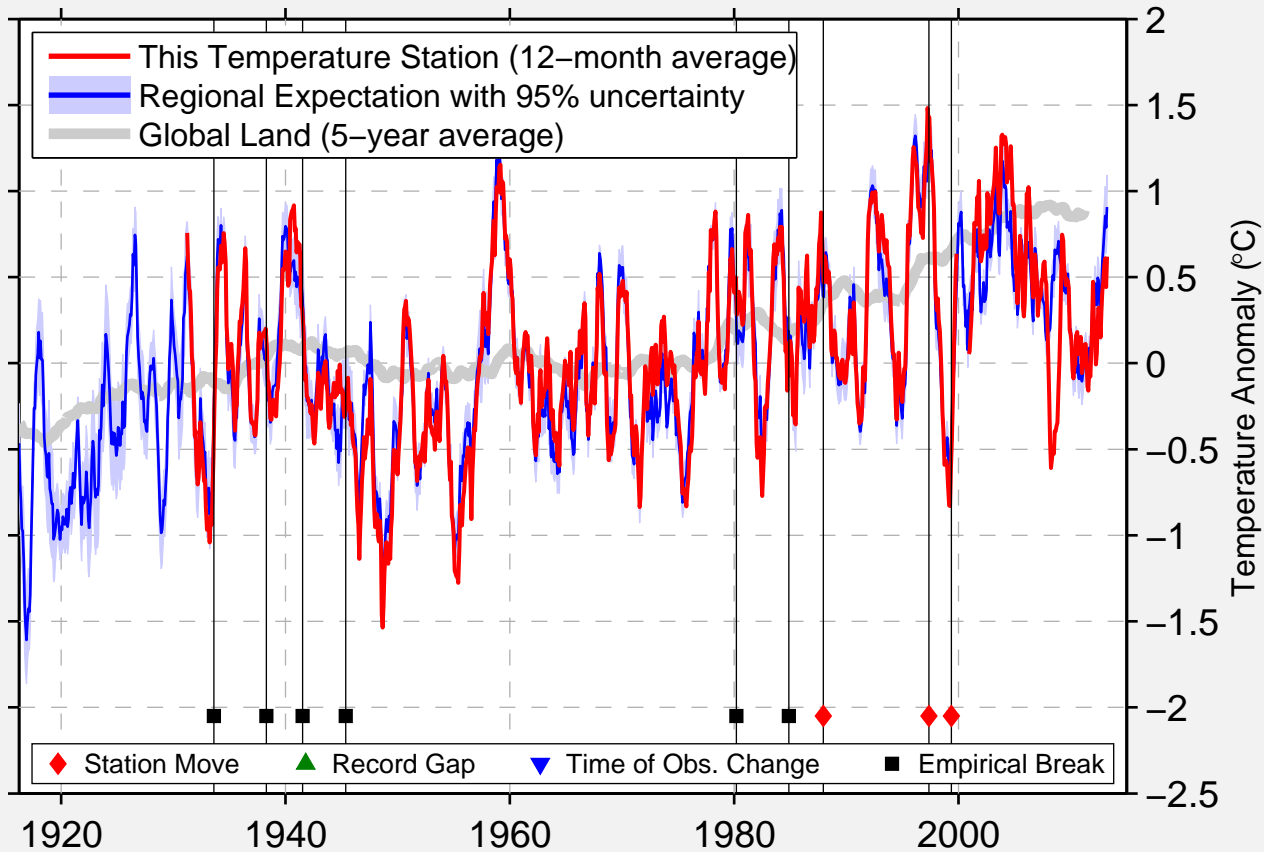

# REDWOOD CITY

37.468 N, 122.233 W (United States)

Data Quality Controlled and Aligned at Breakpoints

Berkeley Earth