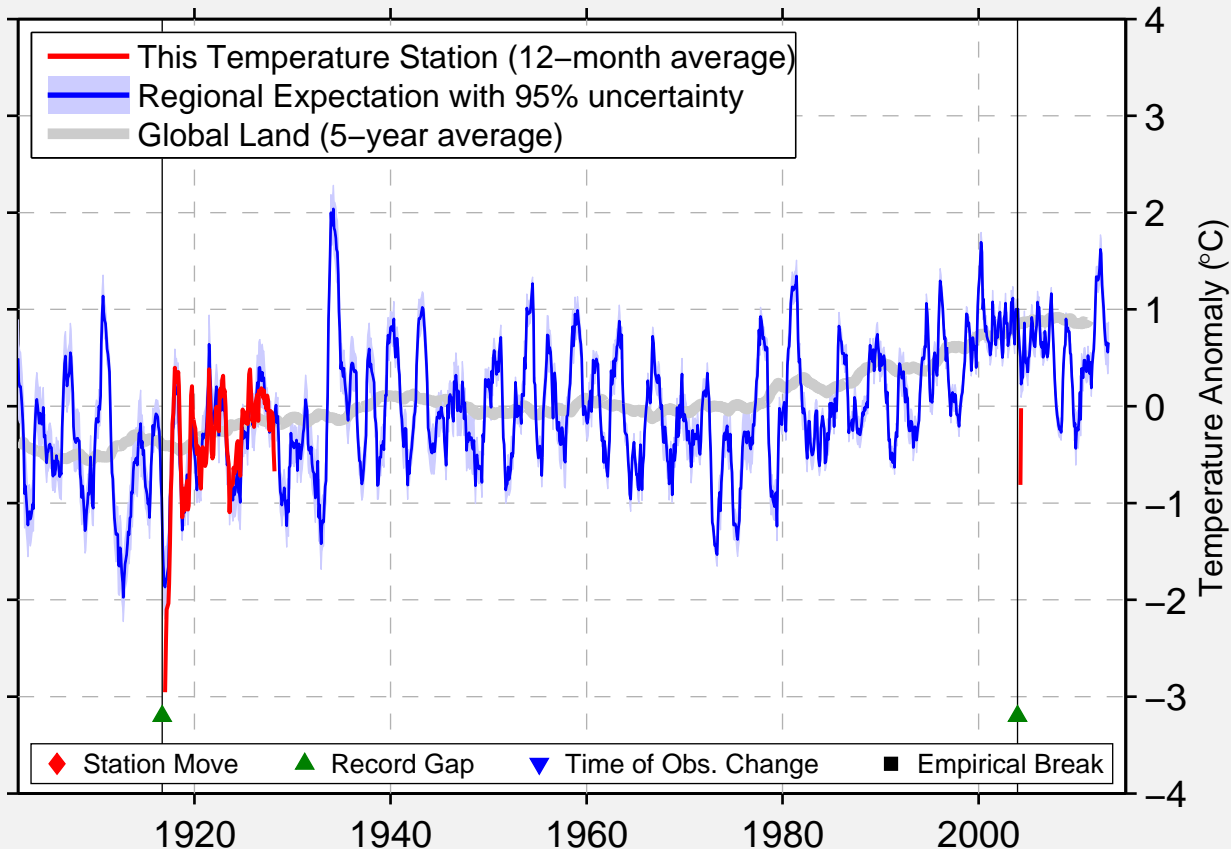

# DOLORES

37.467 N, 108.500 W (United States)

Data Quality Controlled and Aligned at Breakpoints

Berkeley Earth