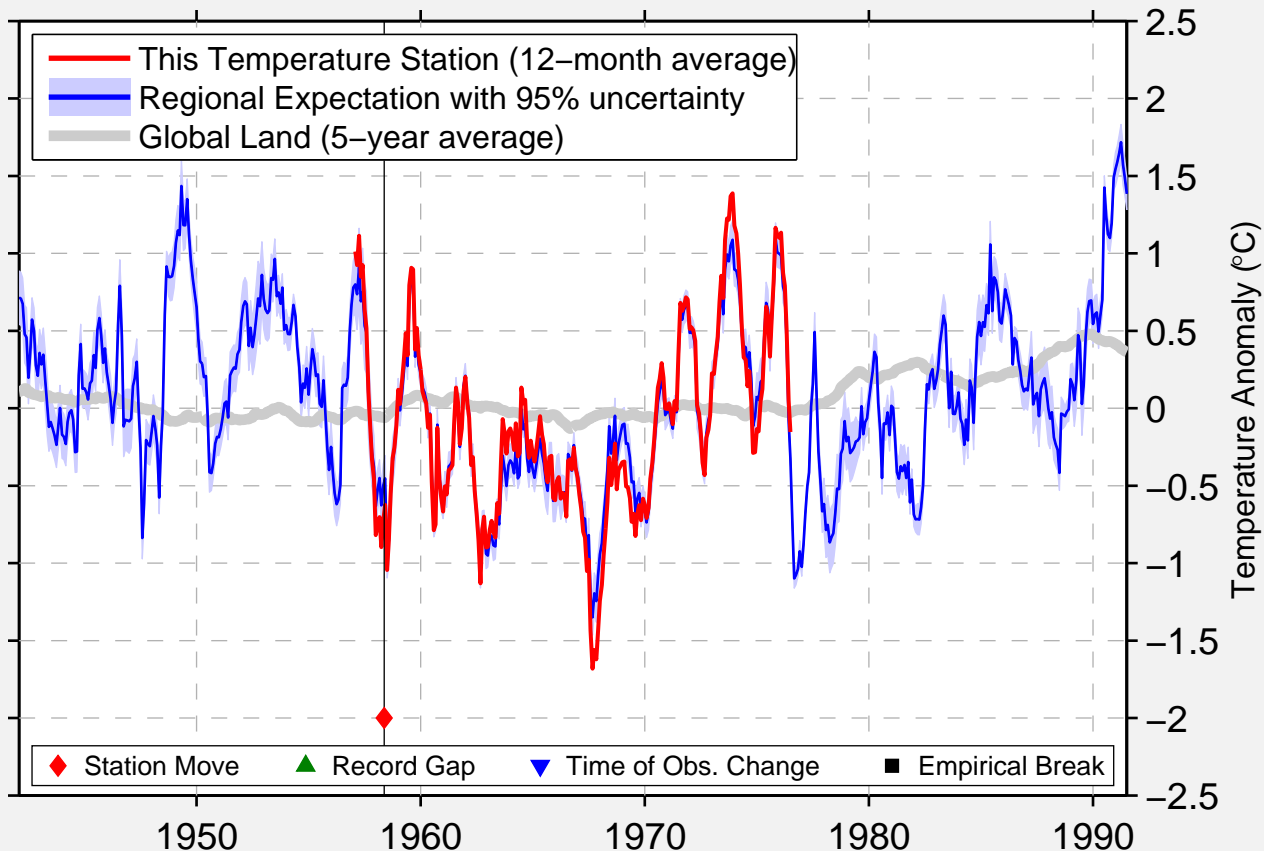

# NASSAWADOX

37.467 N, 75.867 W (United States)

Data Quality Controlled and Aligned at Breakpoints

Berkeley Earth