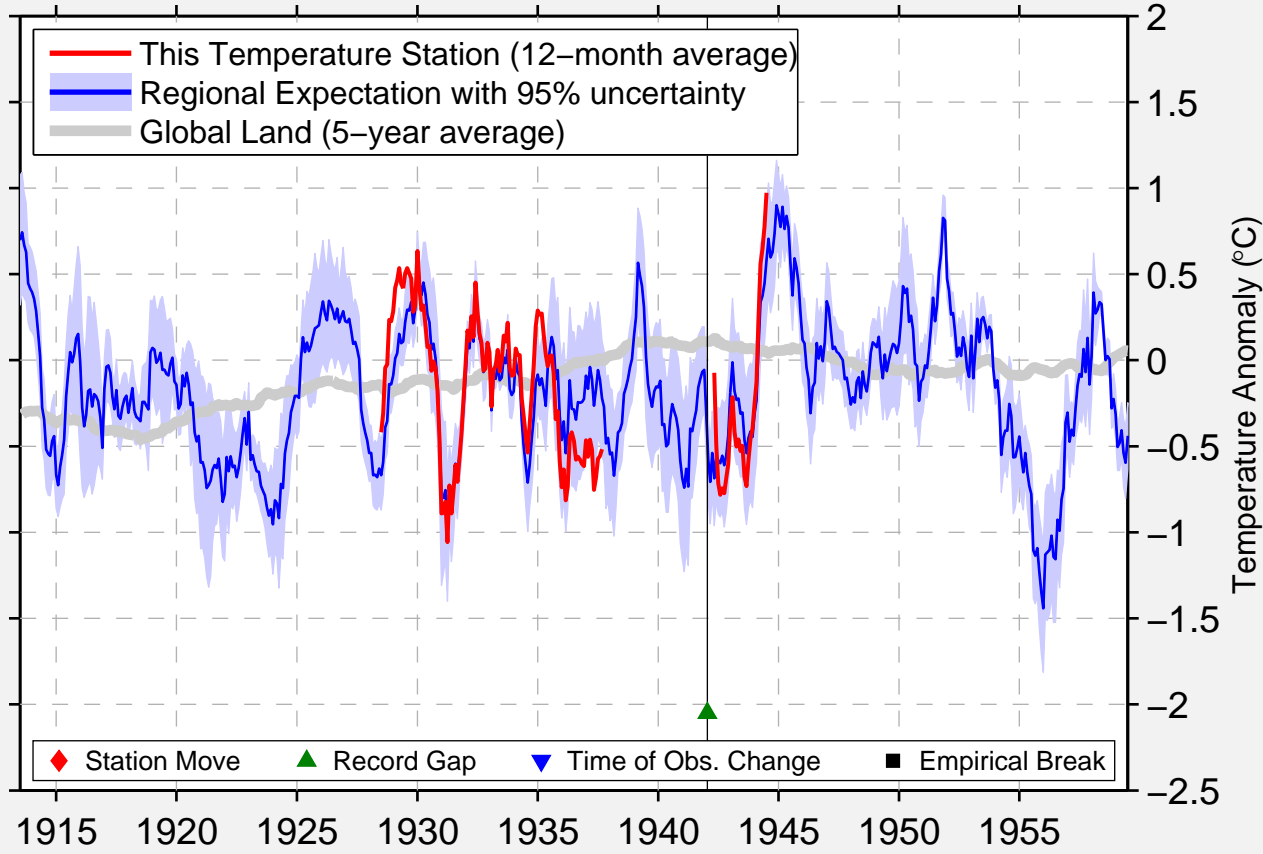

# MENDOZA

32.880 S, 68.830 W (Argentina)

Data Quality Controlled and Aligned at Breakpoints

Berkeley Earth