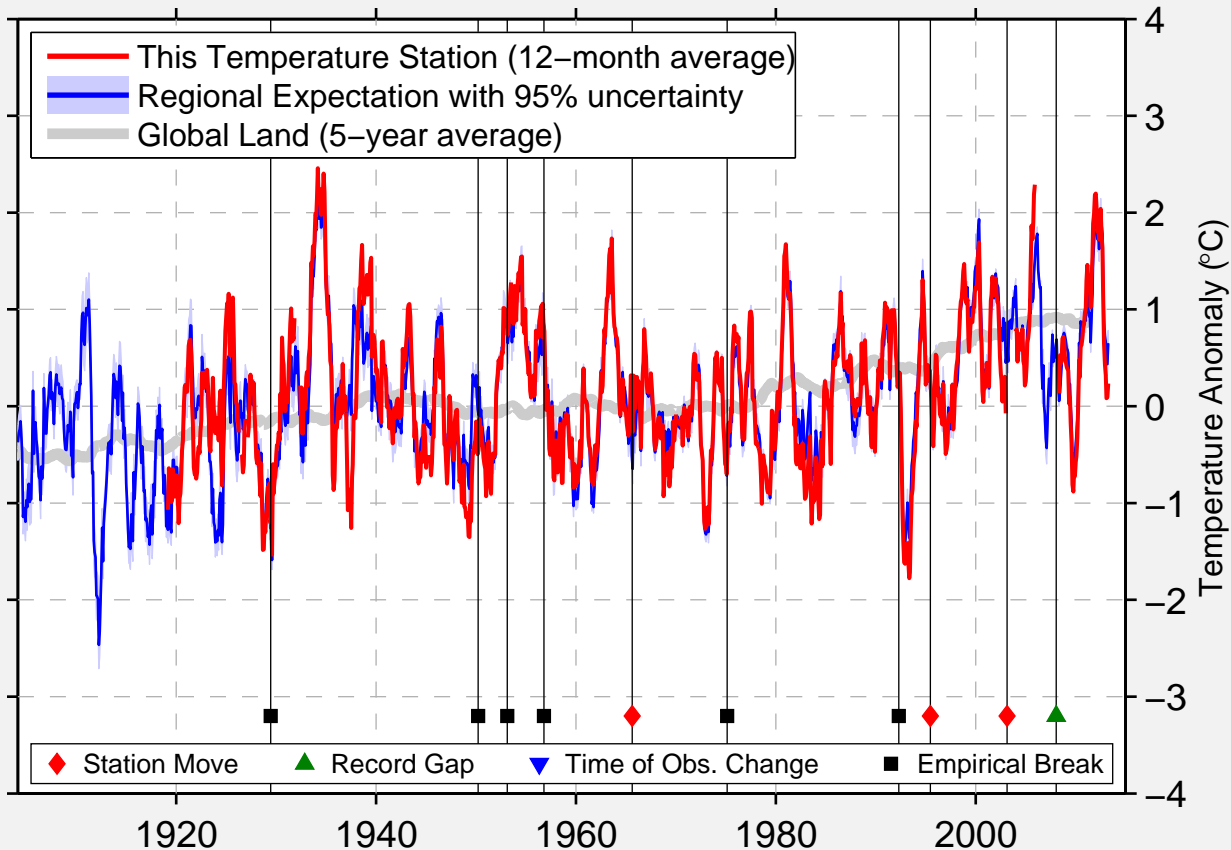

SUBLETTE 7WSW

37.467 N, 100.902 W (United States)

Data Quality Controlled and Aligned at Breakpoints

Berkeley Earth