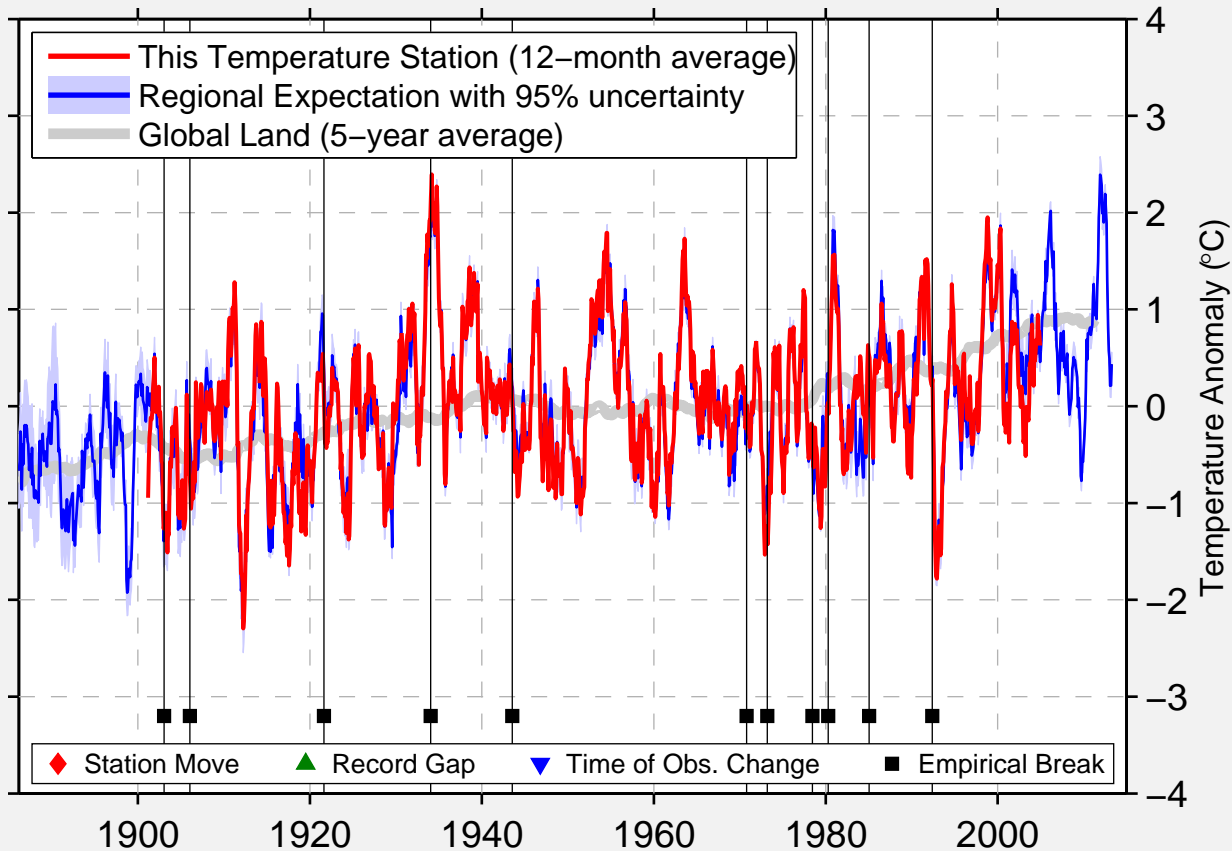

DODGE CITY MU, KS

37.460 N, 99.580 W (United States)

Data Quality Controlled and Aligned at Breakpoints

Berkeley Earth