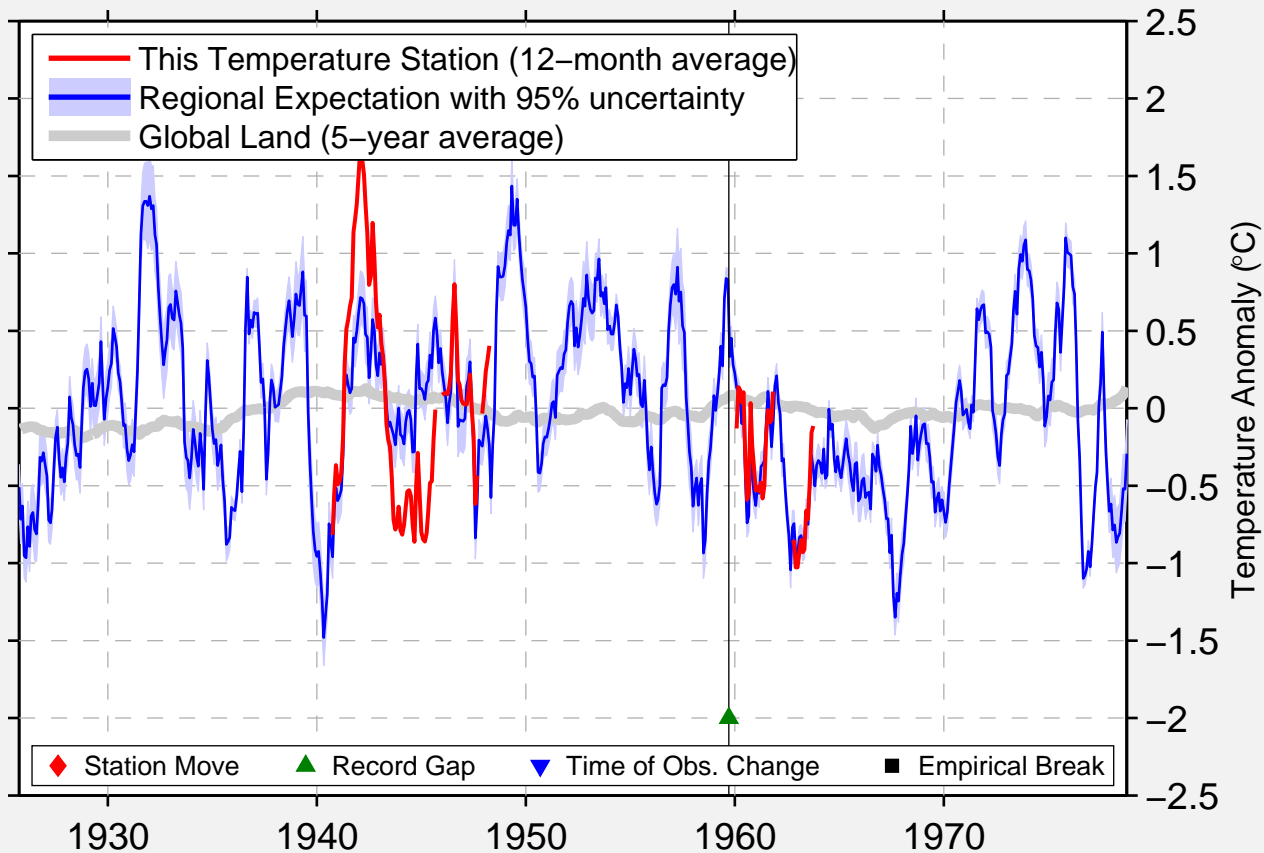

# HOG ISLAND LITTLE MA

37.450 N, 75.683 W (United States)

Data Quality Controlled and Aligned at Breakpoints

Berkeley Earth