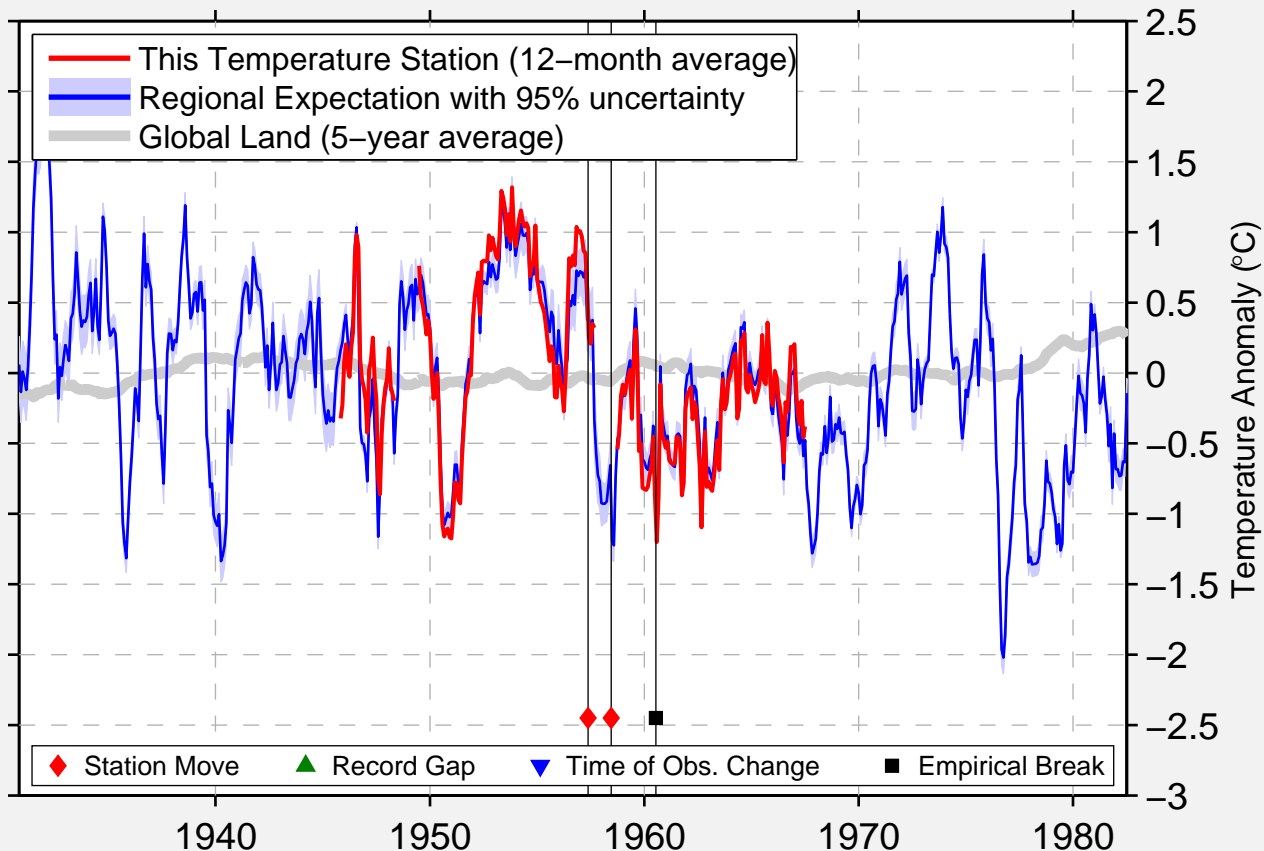

ELIZABETHTOWN 1 NW

37.450 N, 88.300 W (United States)

Data Quality Controlled and Aligned at Breakpoints

Berkeley Earth