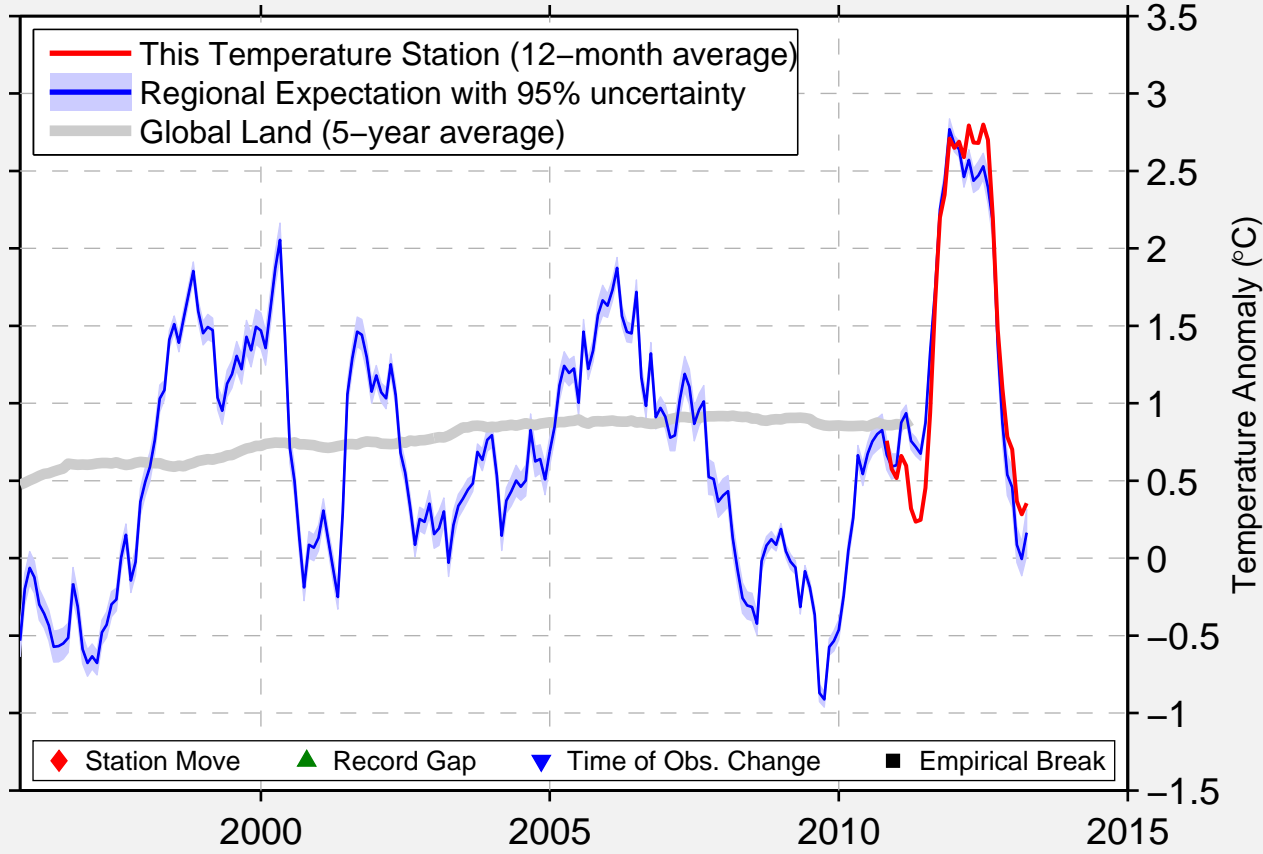

# ATKINSON MUNI / PITT

37.450 N, 94.733 W (United States)

Data Quality Controlled and Aligned at Breakpoints

Berkeley Earth