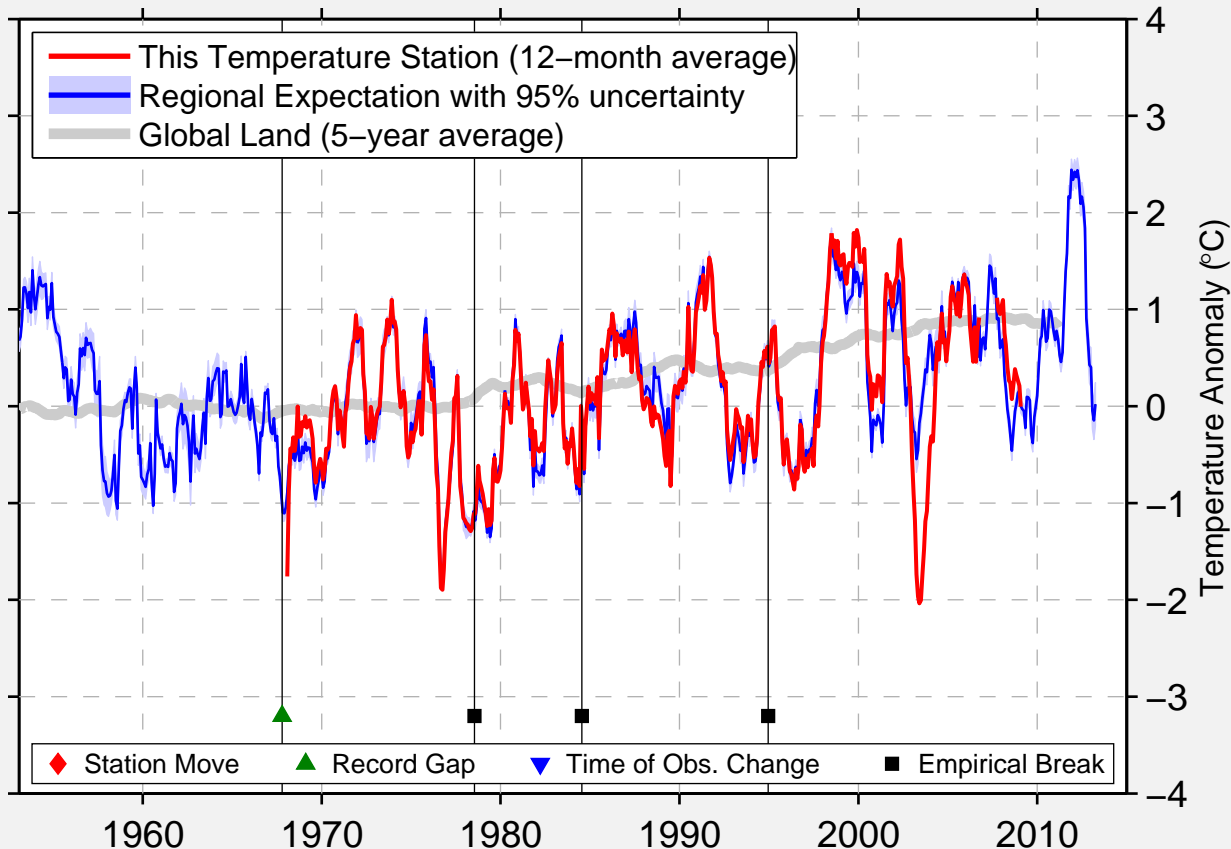

DIXON SPRINGS AGR CENTER

37.436 N, 88.667 W (United States)

Data Quality Controlled and Aligned at Breakpoints

Berkeley Earth