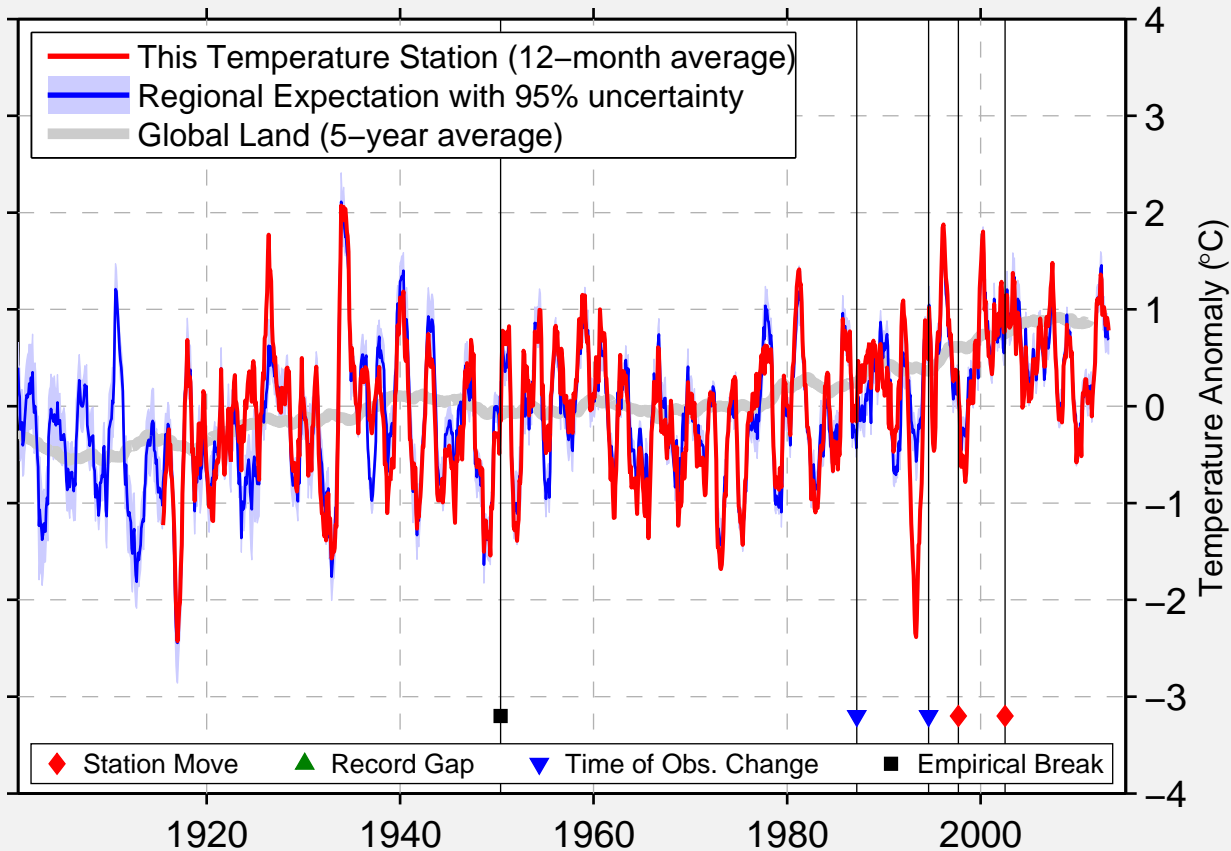

ALTON

37.433 N, 112.481 W (United States)

Data Quality Controlled and Aligned at Breakpoints

Berkeley Earth