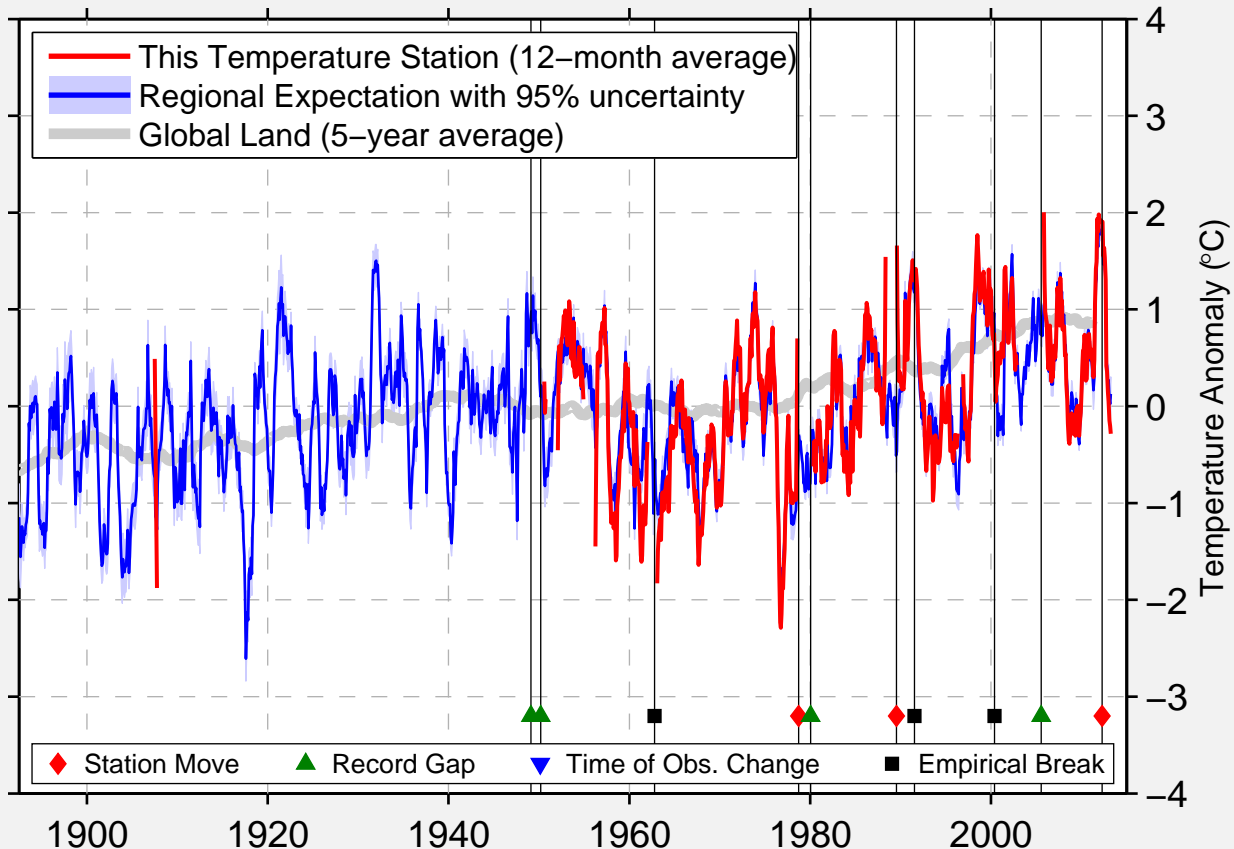

WEST LIBERTY 3NW

37.925 N, 83.280 W (United States)

Data Quality Controlled and Aligned at Breakpoints

Berkeley Earth