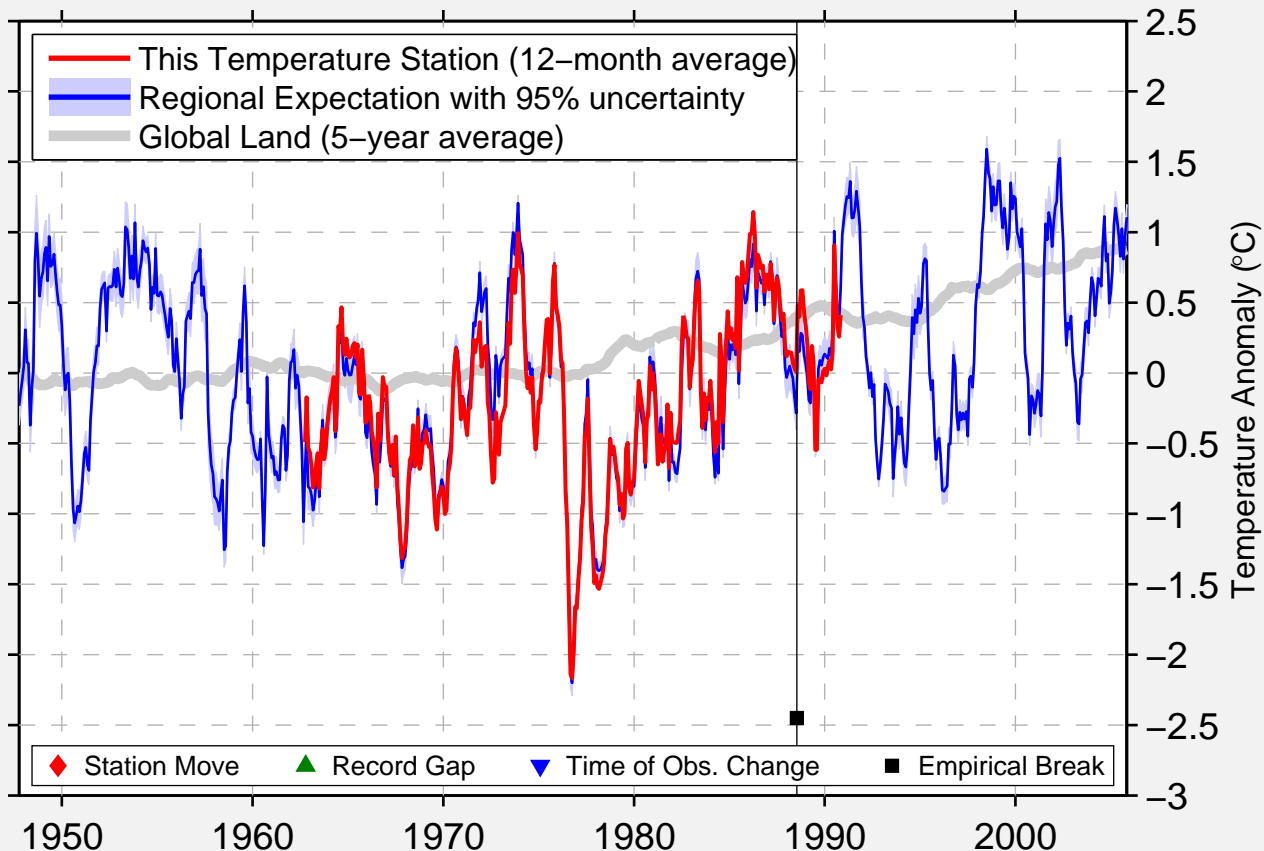

WAYNESBURG 7 NE

37.417 N, 84.600 W (United States)

Data Quality Controlled and Aligned at Breakpoints

Berkeley Earth