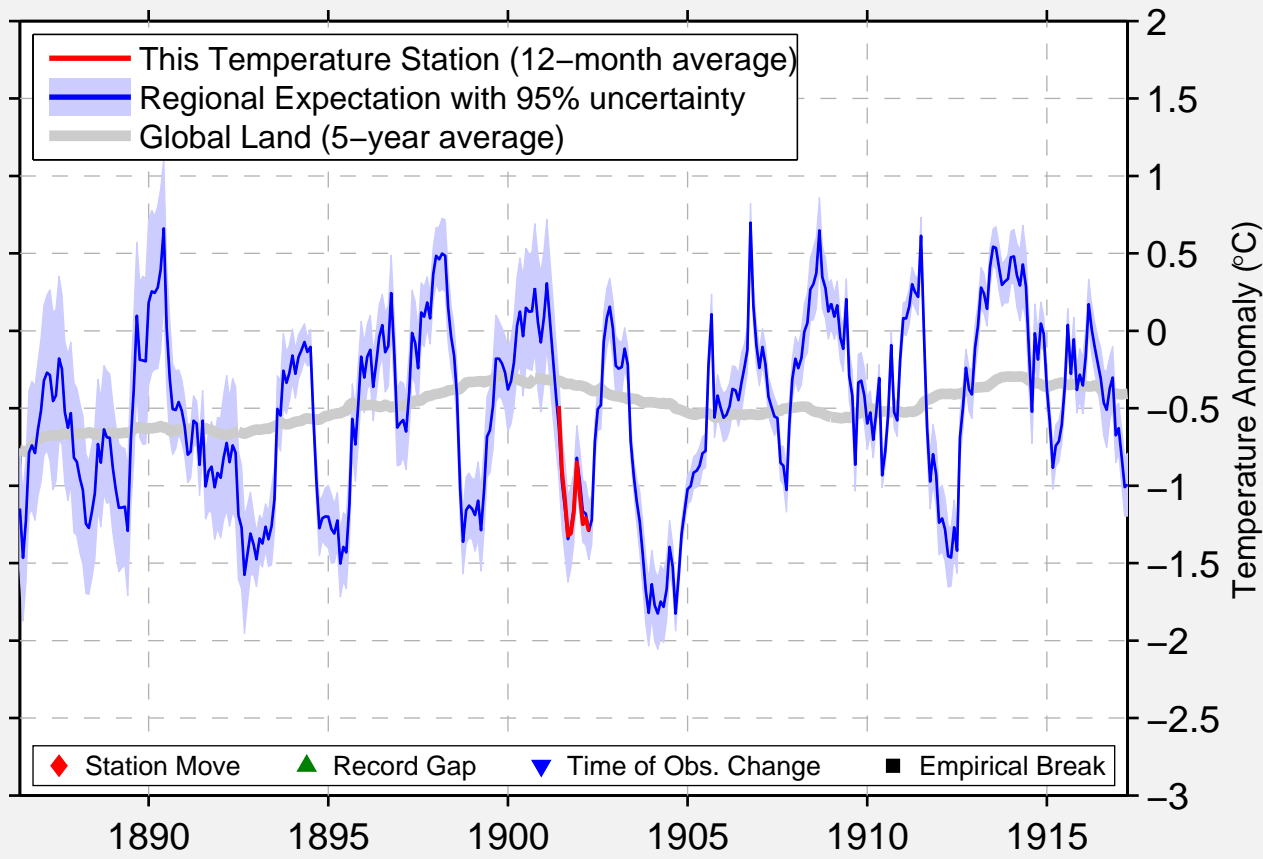

CENTERTOWN

37.417 N, 87.000 W (United States)

Data Quality Controlled and Aligned at Breakpoints

Berkeley Earth