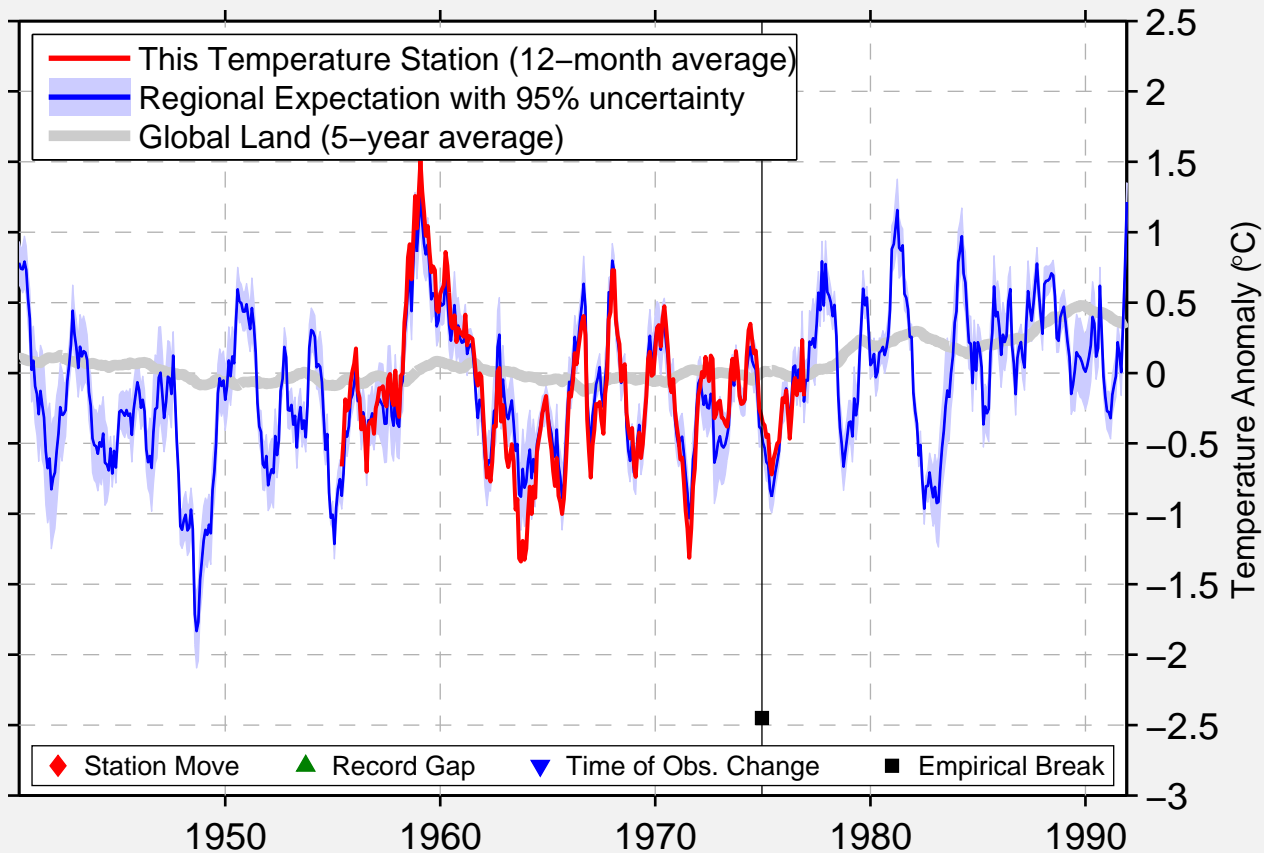

CATHEYS VALLEY BULL R RANCH

37.400 N, 120.050 W (United States)

Data Quality Controlled and Aligned at Breakpoints

Berkeley Earth