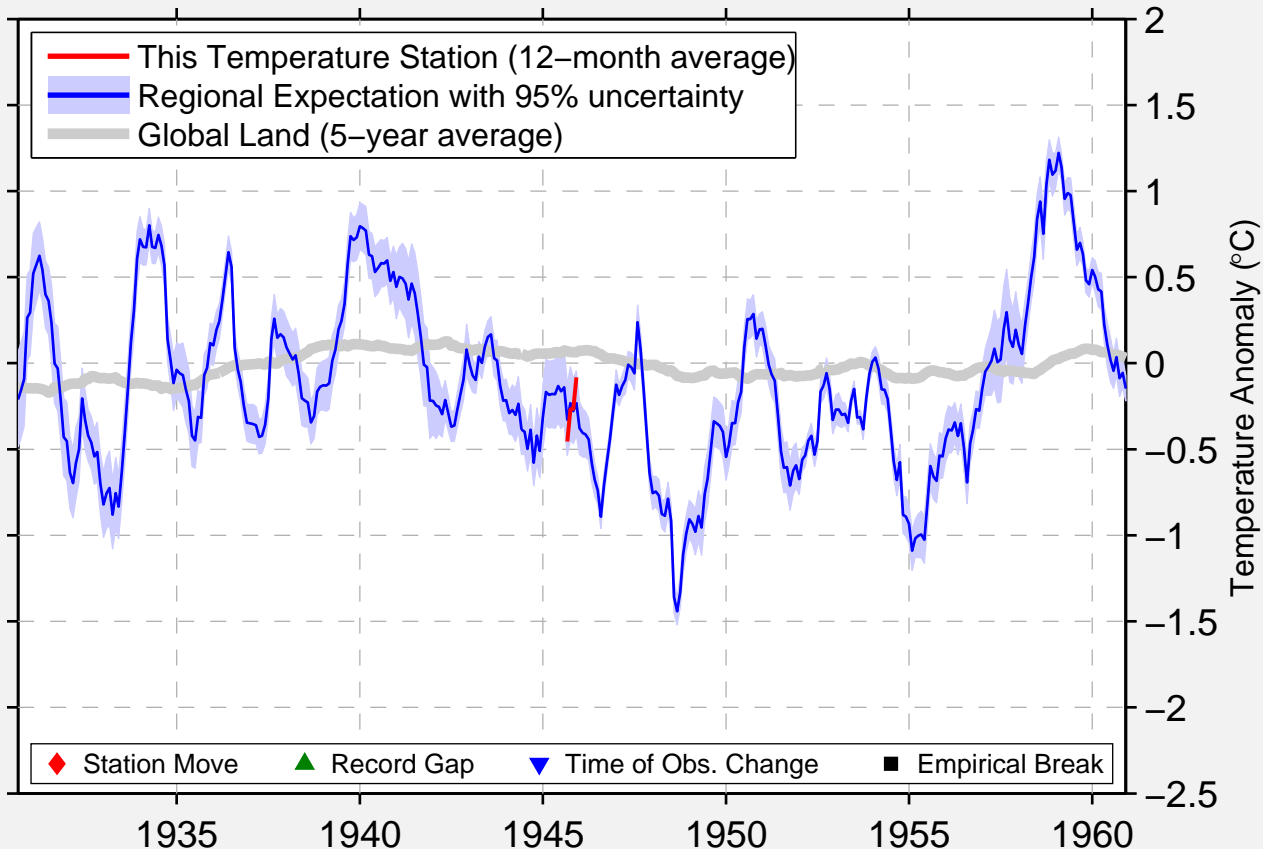

CROWS LANDING CALIFORNIA NAAS

37.400 N, 121.100 W (United States)

Data Quality Controlled and Aligned at Breakpoints

Berkeley Earth