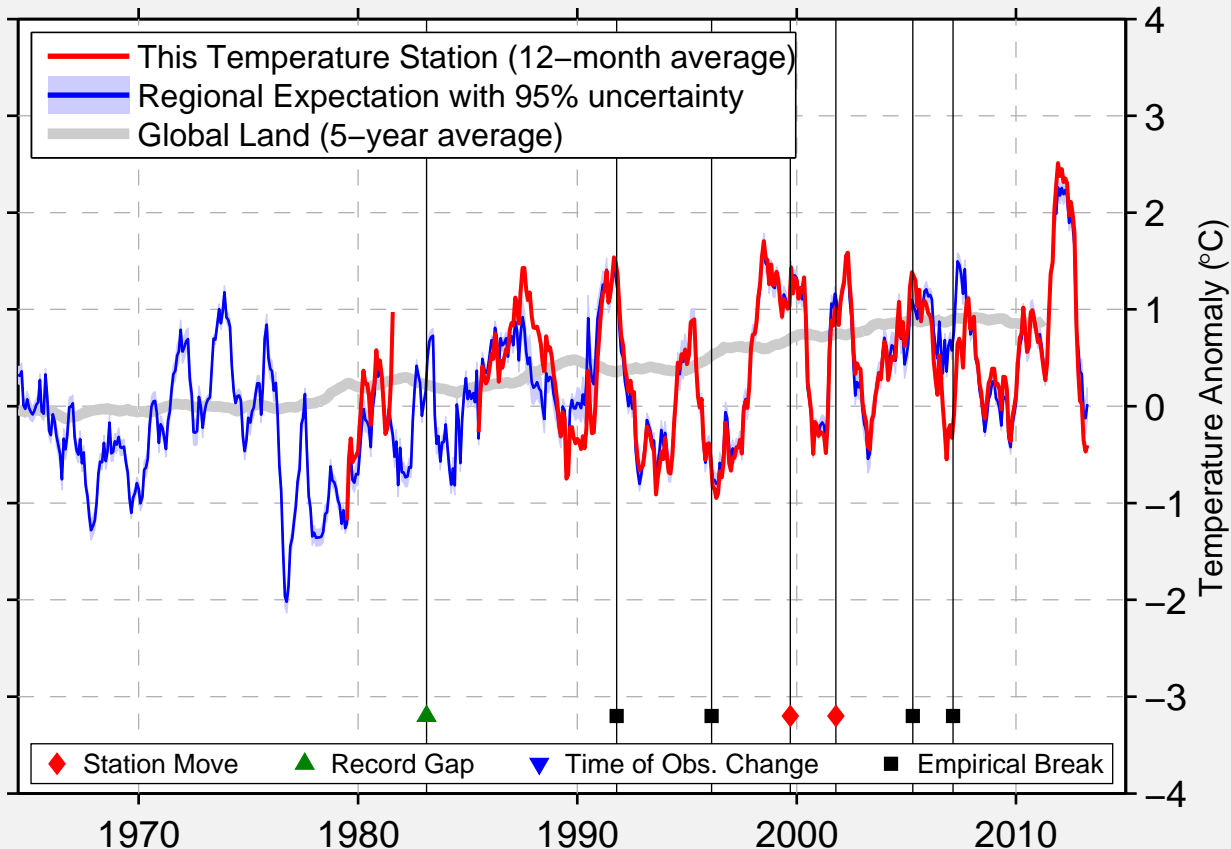

# PROVIDENCE

37.400 N, 87.762 W (United States)

Data Quality Controlled and Aligned at Breakpoints

Berkeley Earth