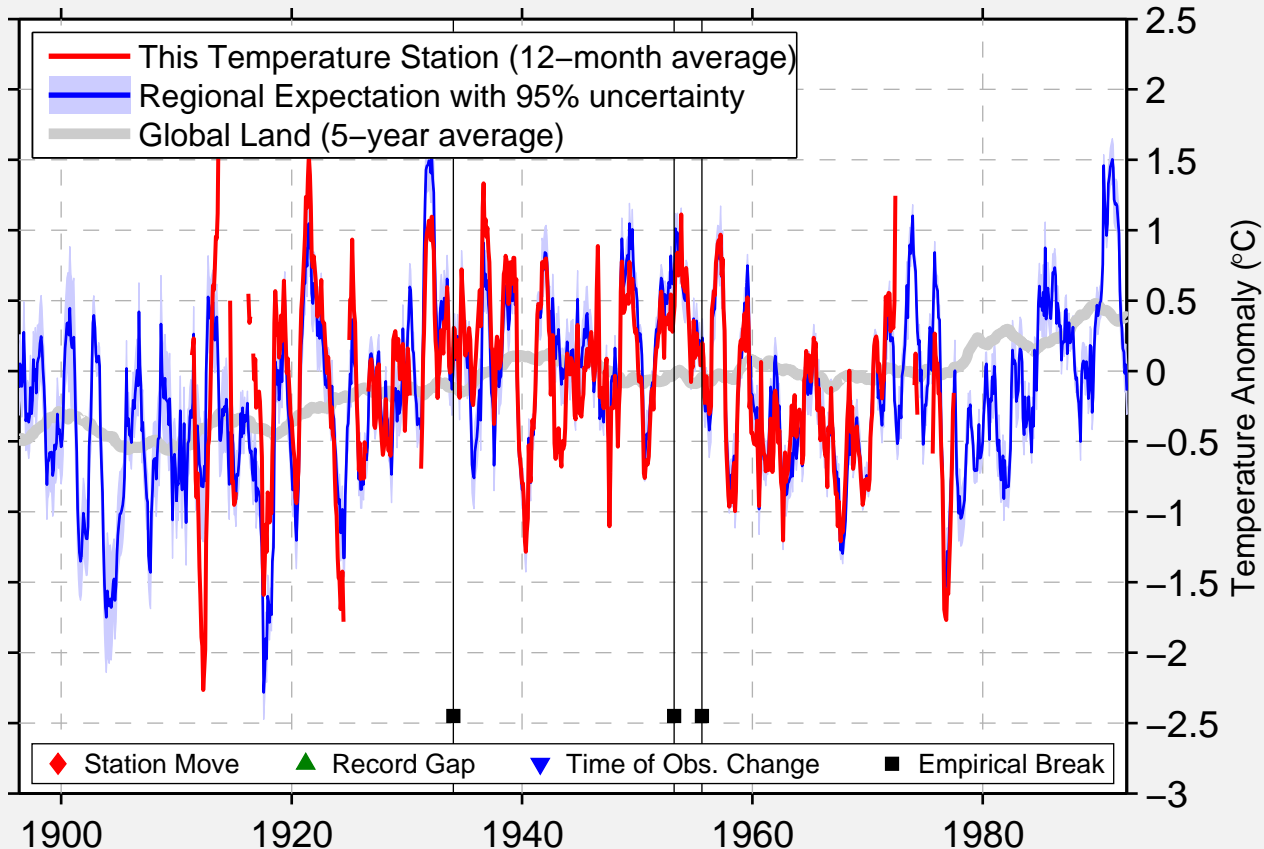

CATAWBA HOSPITAL

37.383 N, 80.083 W (United States)

Data Quality Controlled and Aligned at Breakpoints

Berkeley Earth