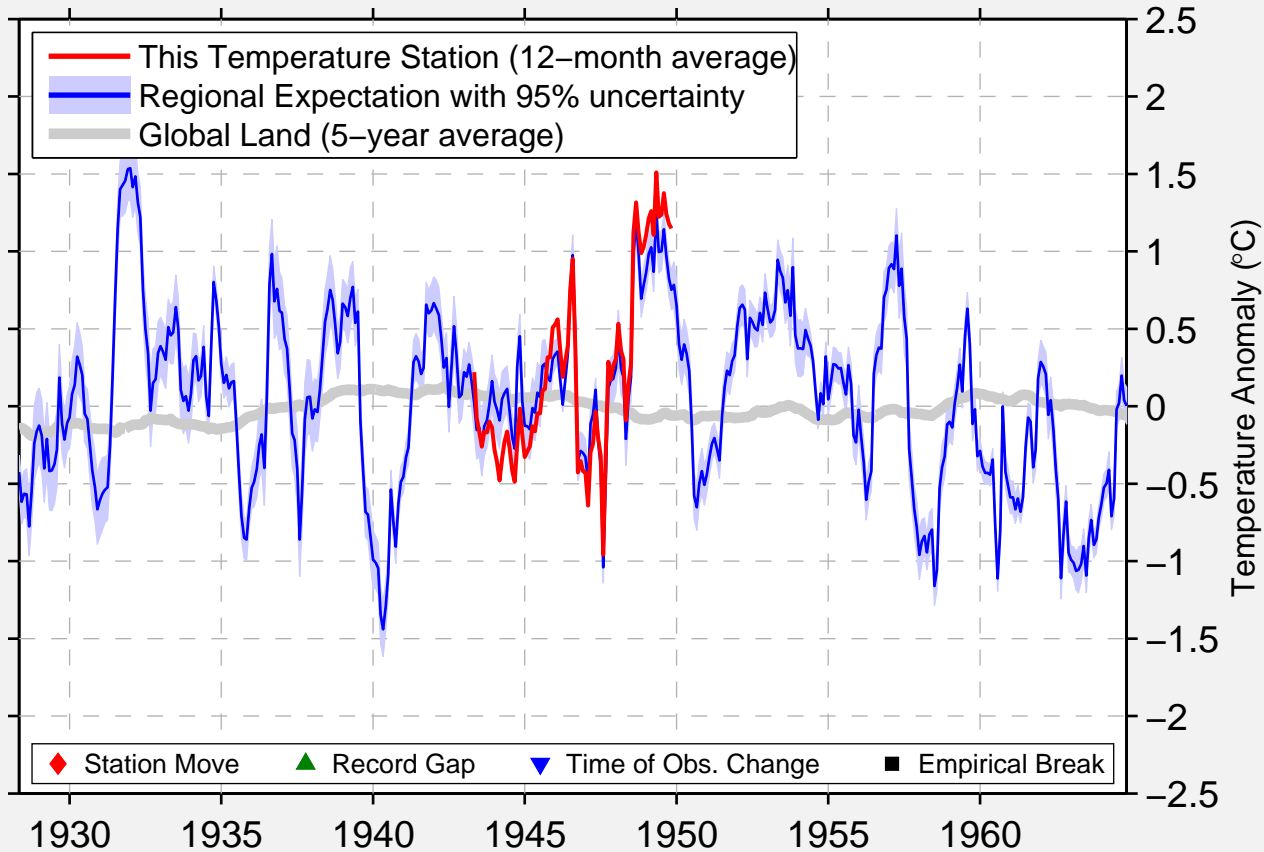

COALWOOD

37.383 N, 81.650 W (United States)

Data Quality Controlled and Aligned at Breakpoints

Berkeley Earth