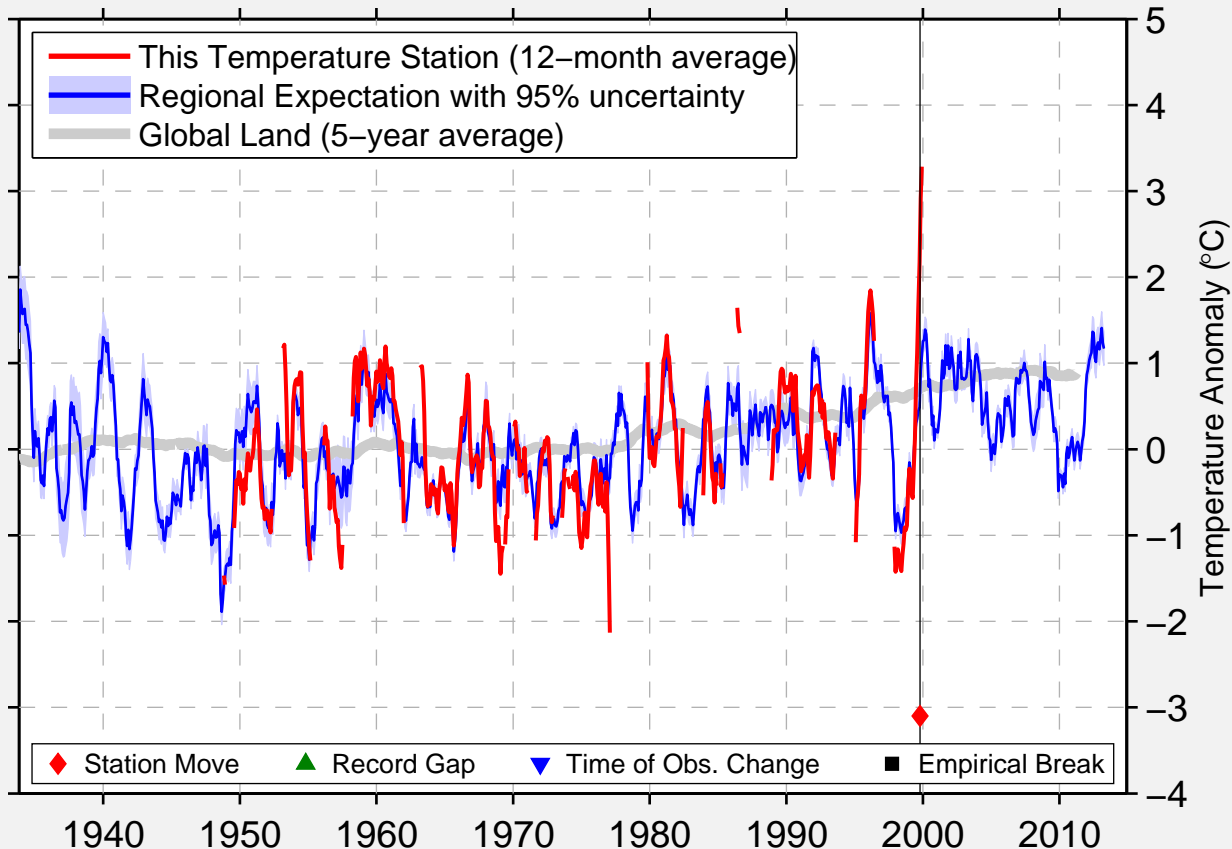

# DEEP SPRINGS COLLEGE

37.374 N, 117.980 W (United States)

Data Quality Controlled and Aligned at Breakpoints

Berkeley Earth