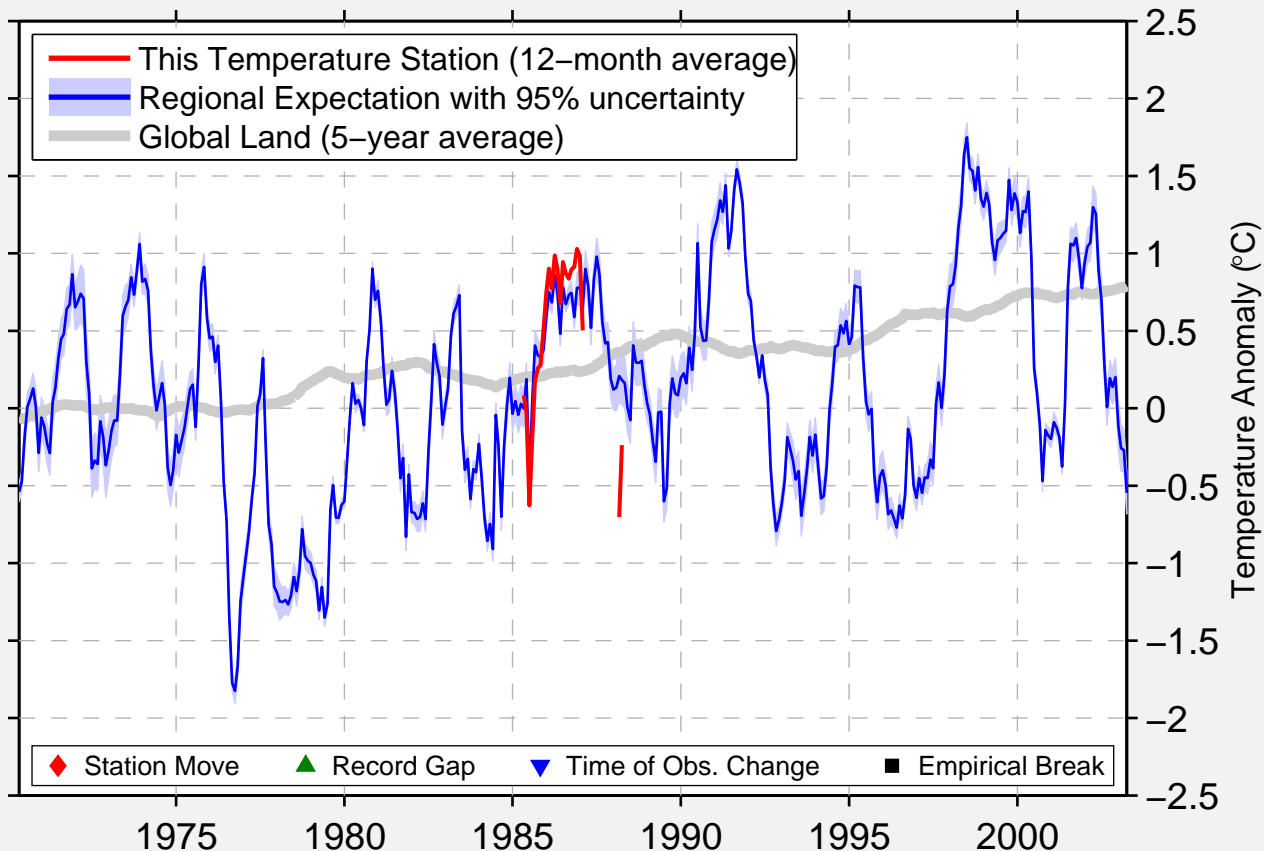

JEWETT 7 E

37.366 N, 90.363 W (United States)

Data Quality Controlled and Aligned at Breakpoints

Berkeley Earth