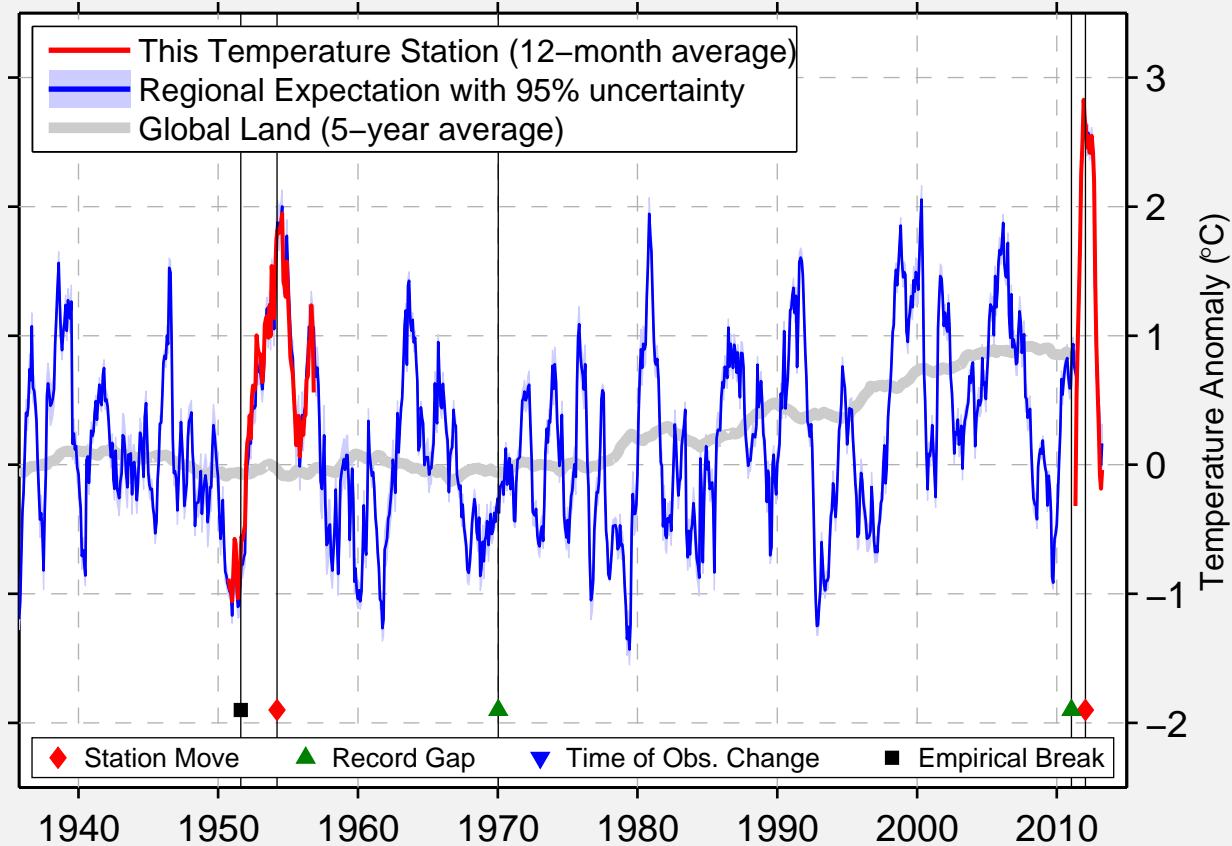

PITTSBURG

37.366 N, 94.664 W (United States)

Data Quality Controlled and Aligned at Breakpoints

Berkeley Earth