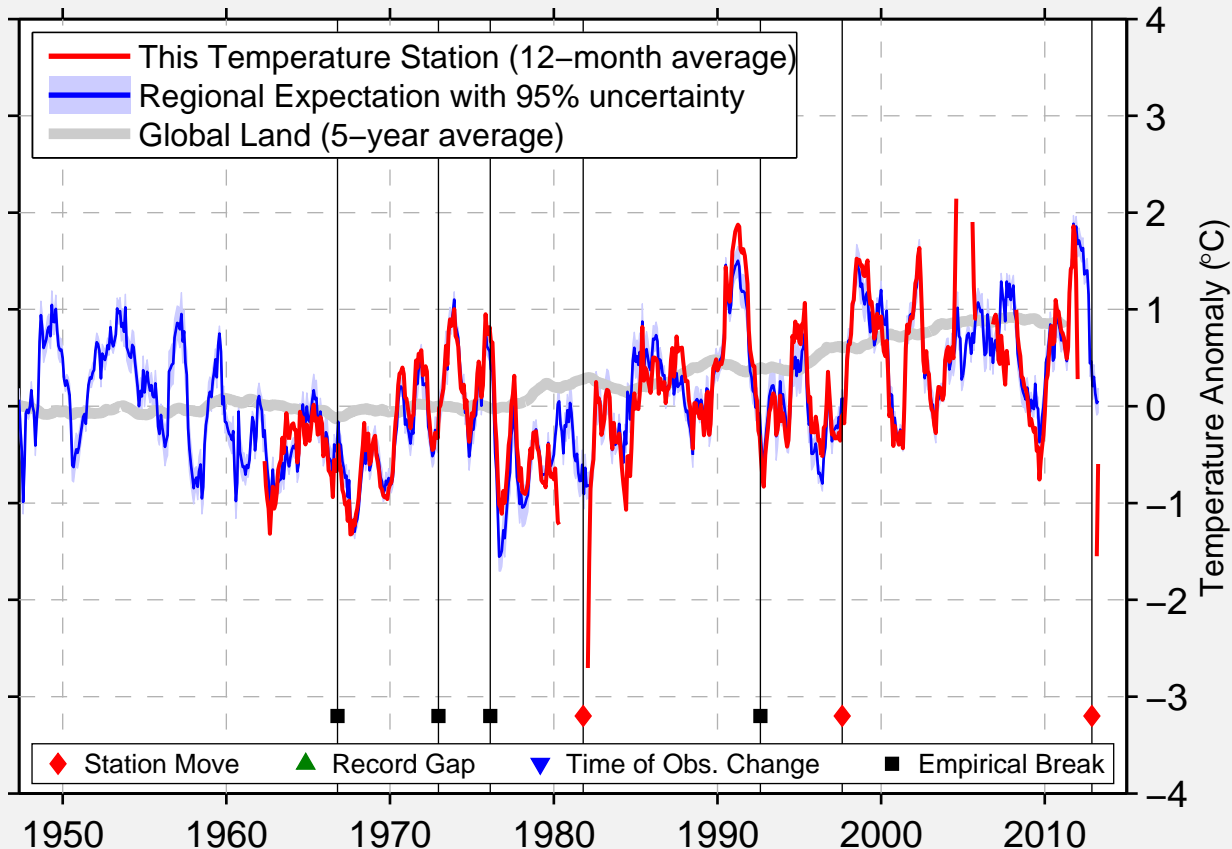

APPOMATTOX

37.342 N, 78.833 W (United States)

Data Quality Controlled and Aligned at Breakpoints

Berkeley Earth