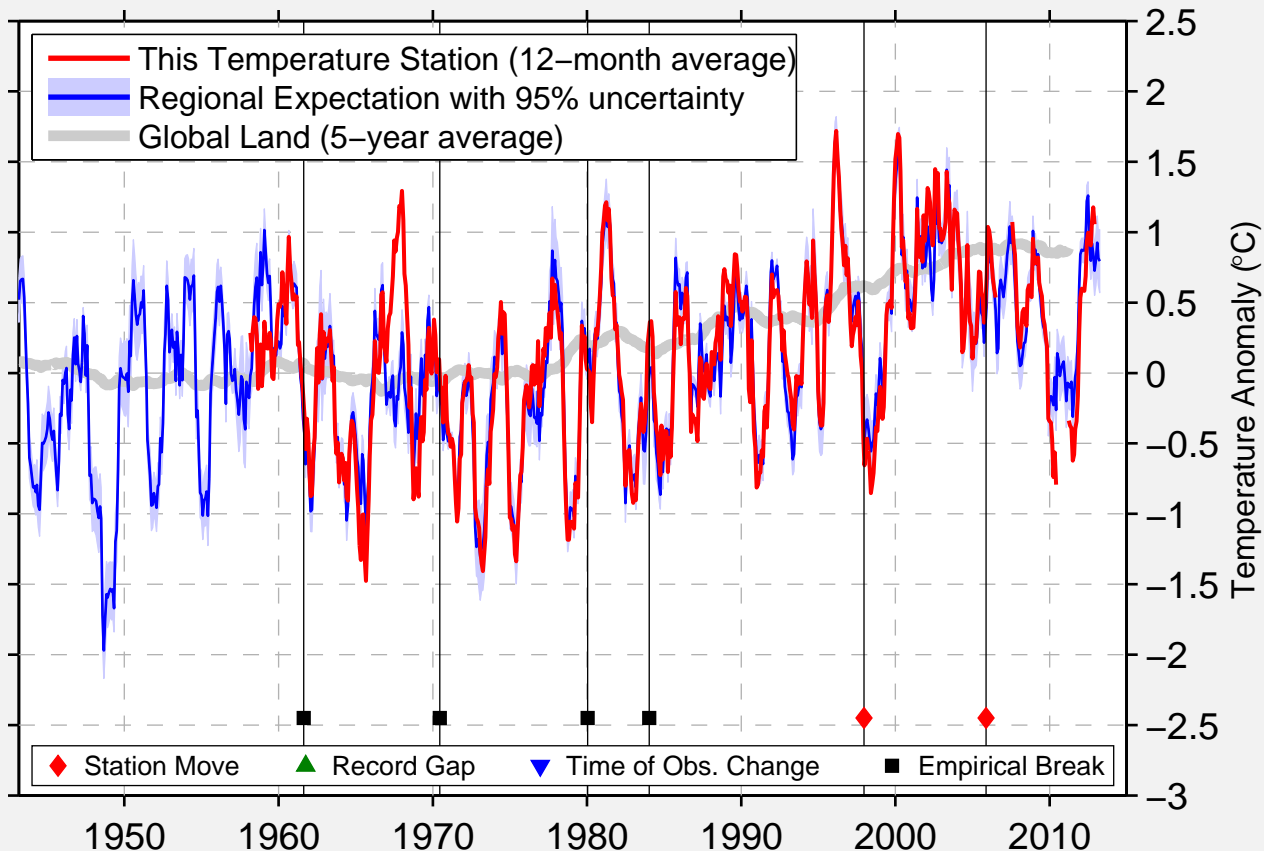

VEYO POWERHOUSE

37.352 N, 113.667 W (United States)

Data Quality Controlled and Aligned at Breakpoints

Berkeley Earth