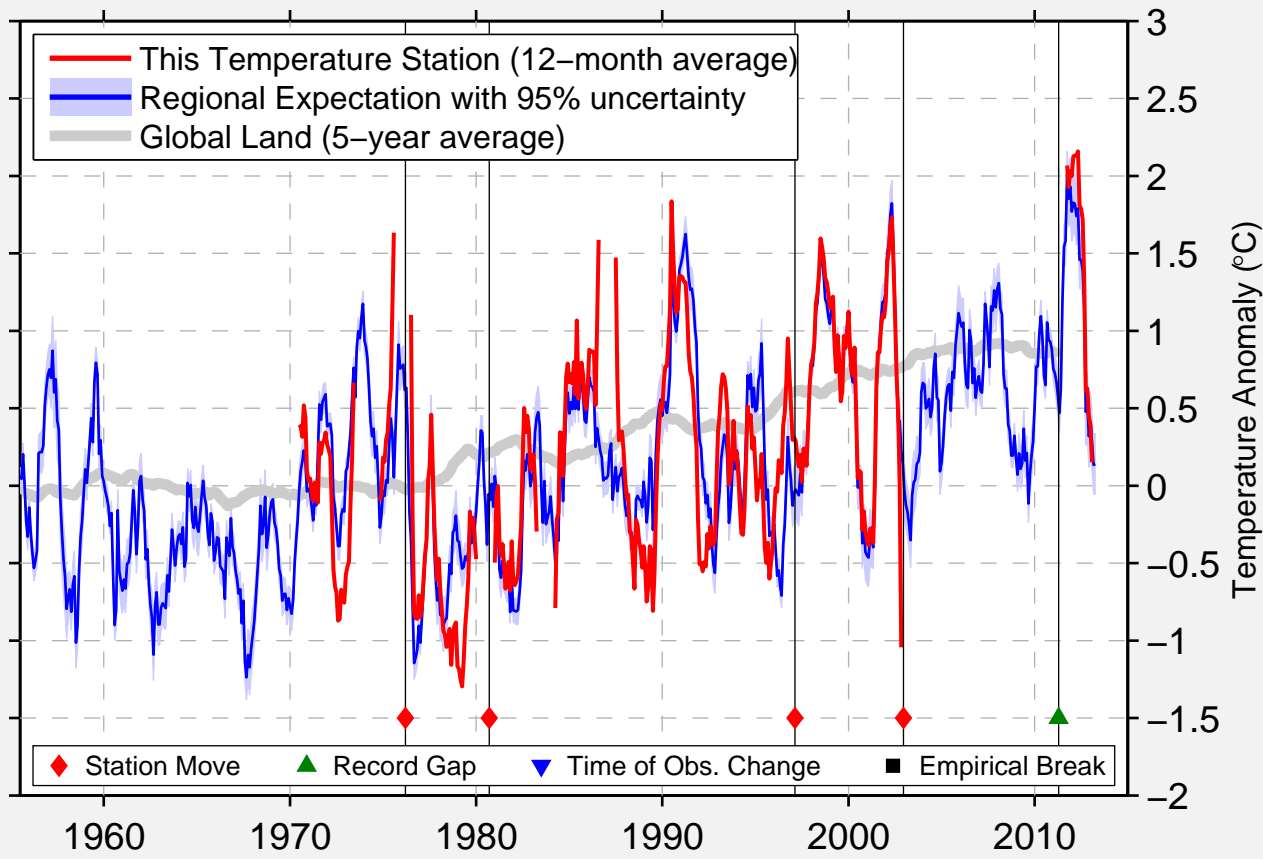

# AMELIA COURTHOUSE 1

37.327 N, 78.027 W (United States)

Data Quality Controlled and Aligned at Breakpoints

Berkeley Earth