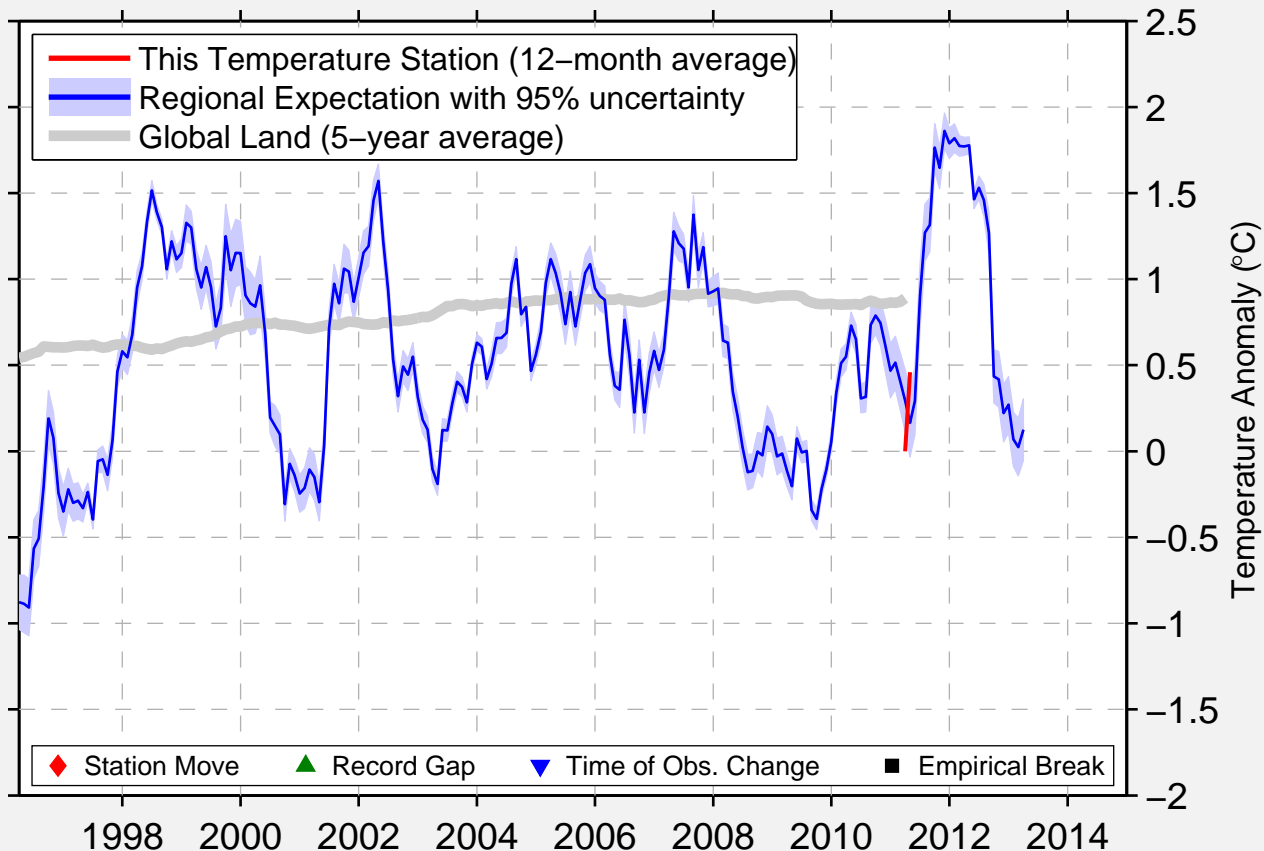

VICTORY 5NW

37.323 N, 84.118 W (United States)

Data Quality Controlled and Aligned at Breakpoints

Berkeley Earth