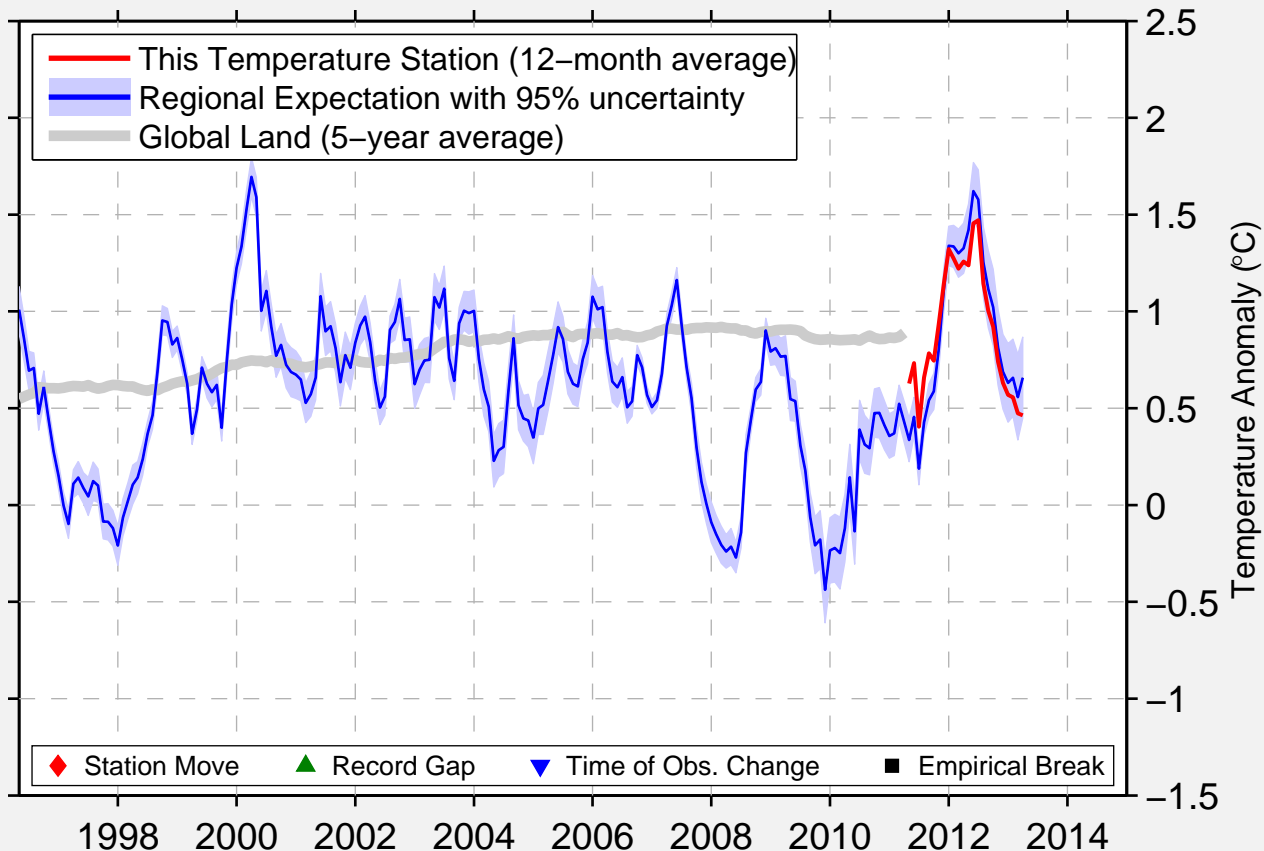

PAGOSA SPRINGS 6 WNW

37.311 N, 107.119 W (United States)

Data Quality Controlled and Aligned at Breakpoints

Berkeley Earth