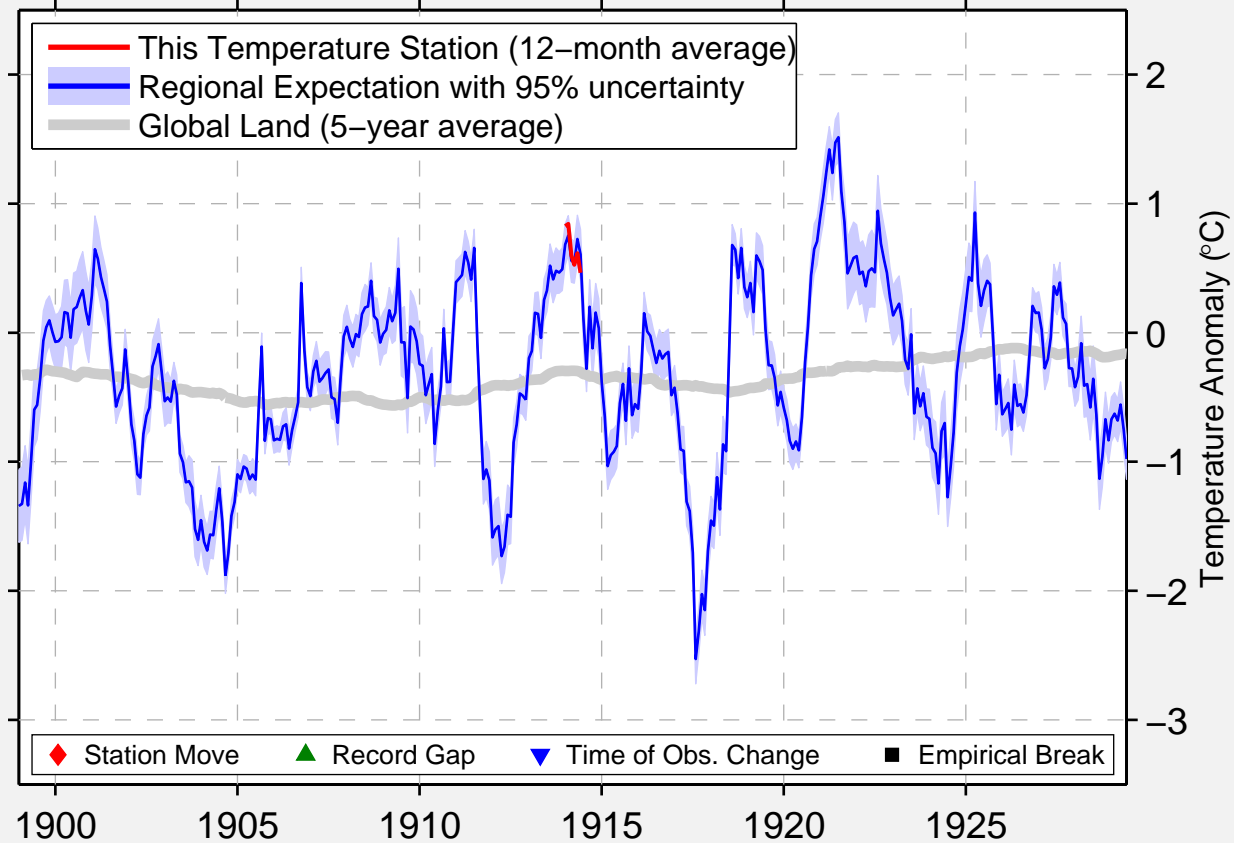

# FRUIT CITY

37.300 N, 91.067 W (United States)

Data Quality Controlled and Aligned at Breakpoints

Berkeley Earth