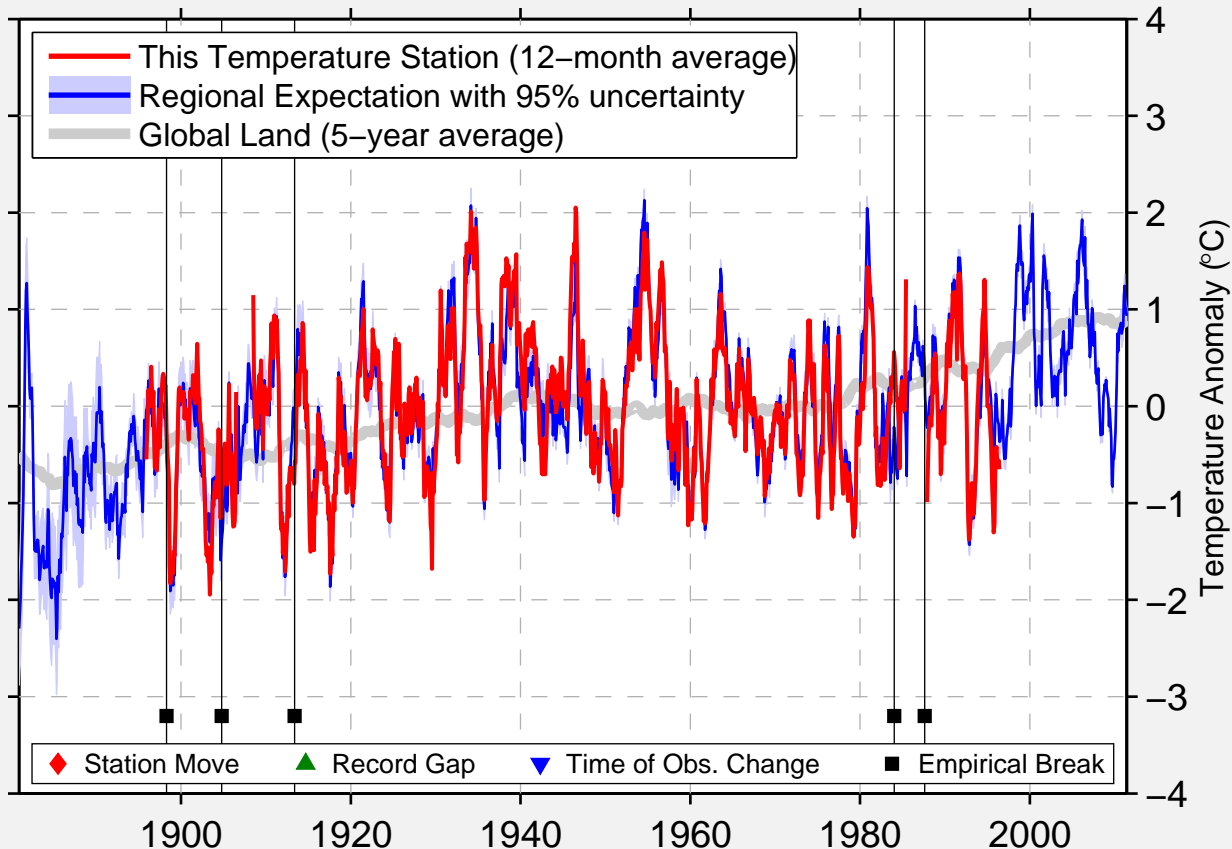

# MEDICINE-LODGE

37.300 N, 98.600 W (United States)

Data Quality Controlled and Aligned at Breakpoints

Berkeley Earth