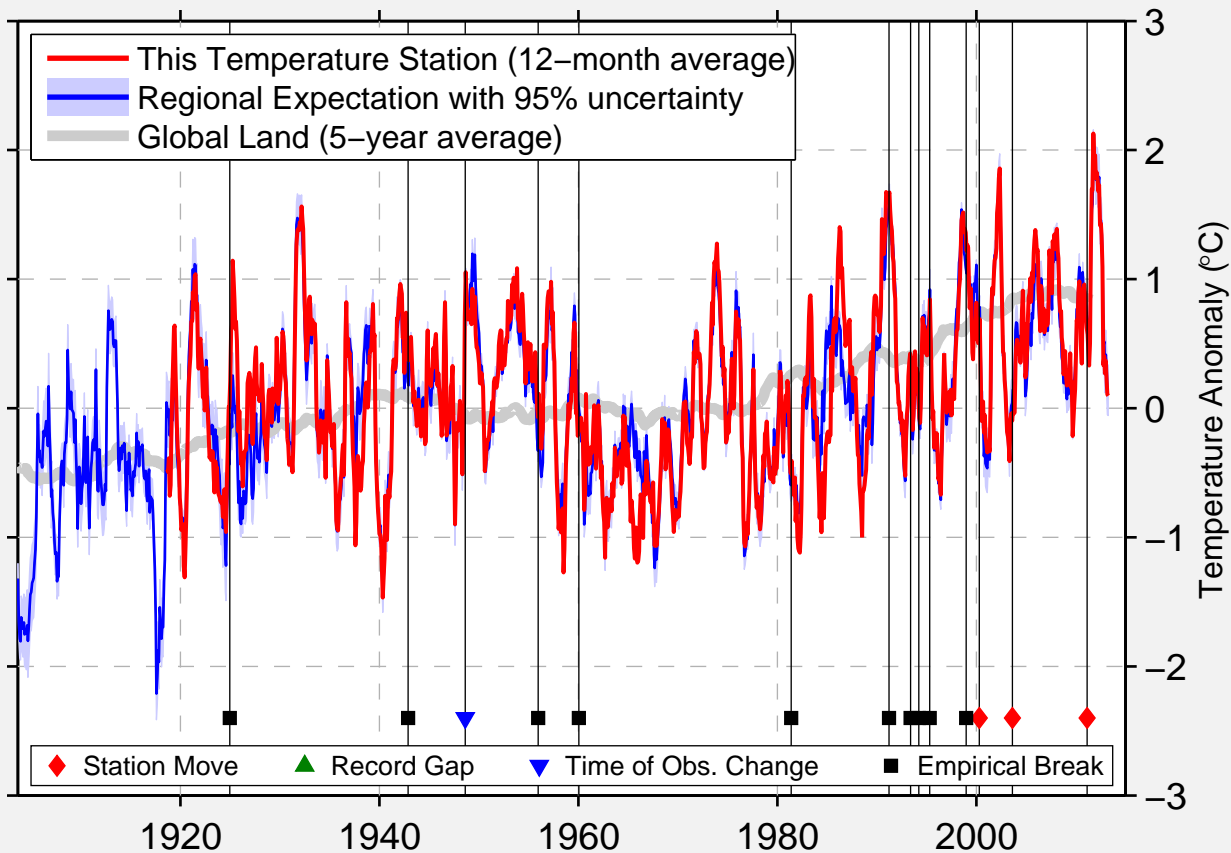

HOPEWELL

37.300 N, 77.293 W (United States)

Data Quality Controlled and Aligned at Breakpoints

Berkeley Earth