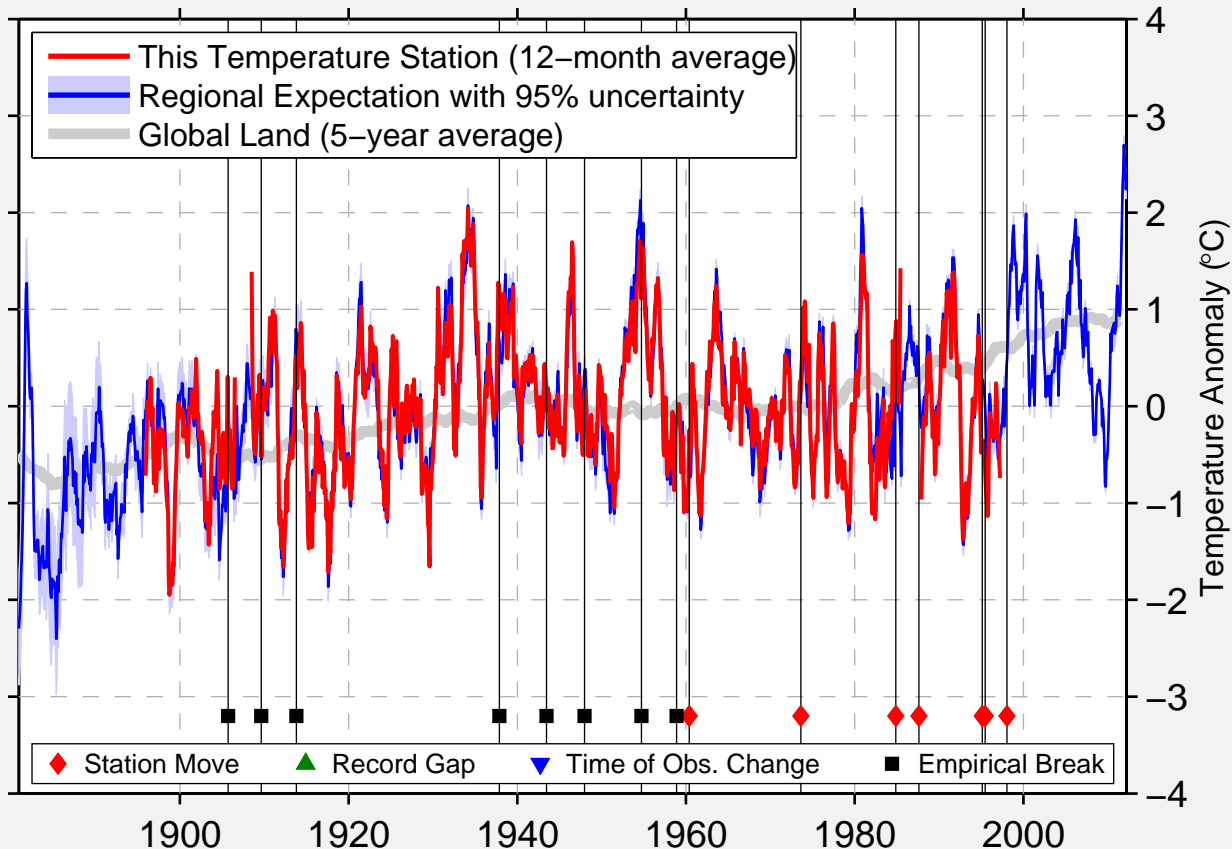

MEDICINE LODGE

37.283 N, 98.569 W (United States)

Data Quality Controlled and Aligned at Breakpoints

Berkeley Earth