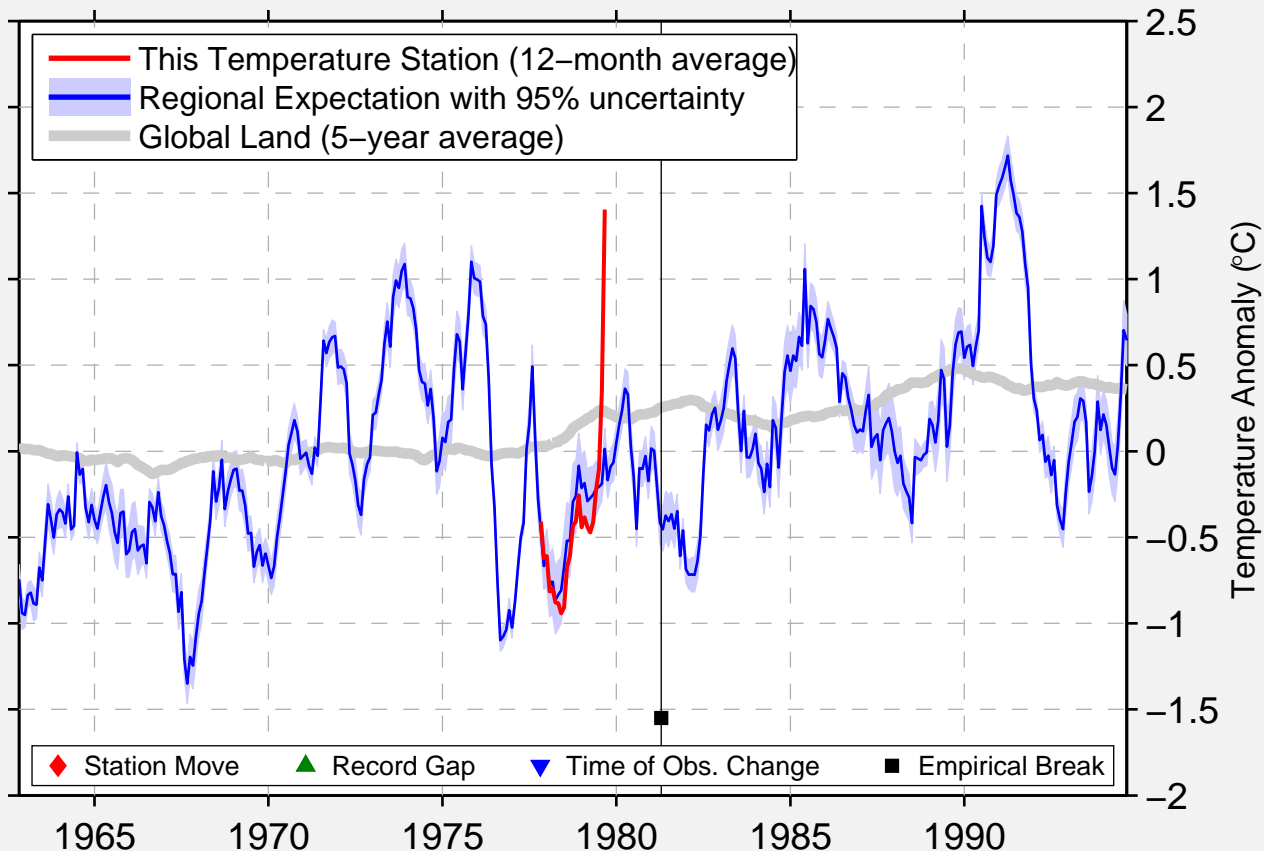

OYSTER 1 W

37.283 N, 75.933 W (United States)

Data Quality Controlled and Aligned at Breakpoints

Berkeley Earth