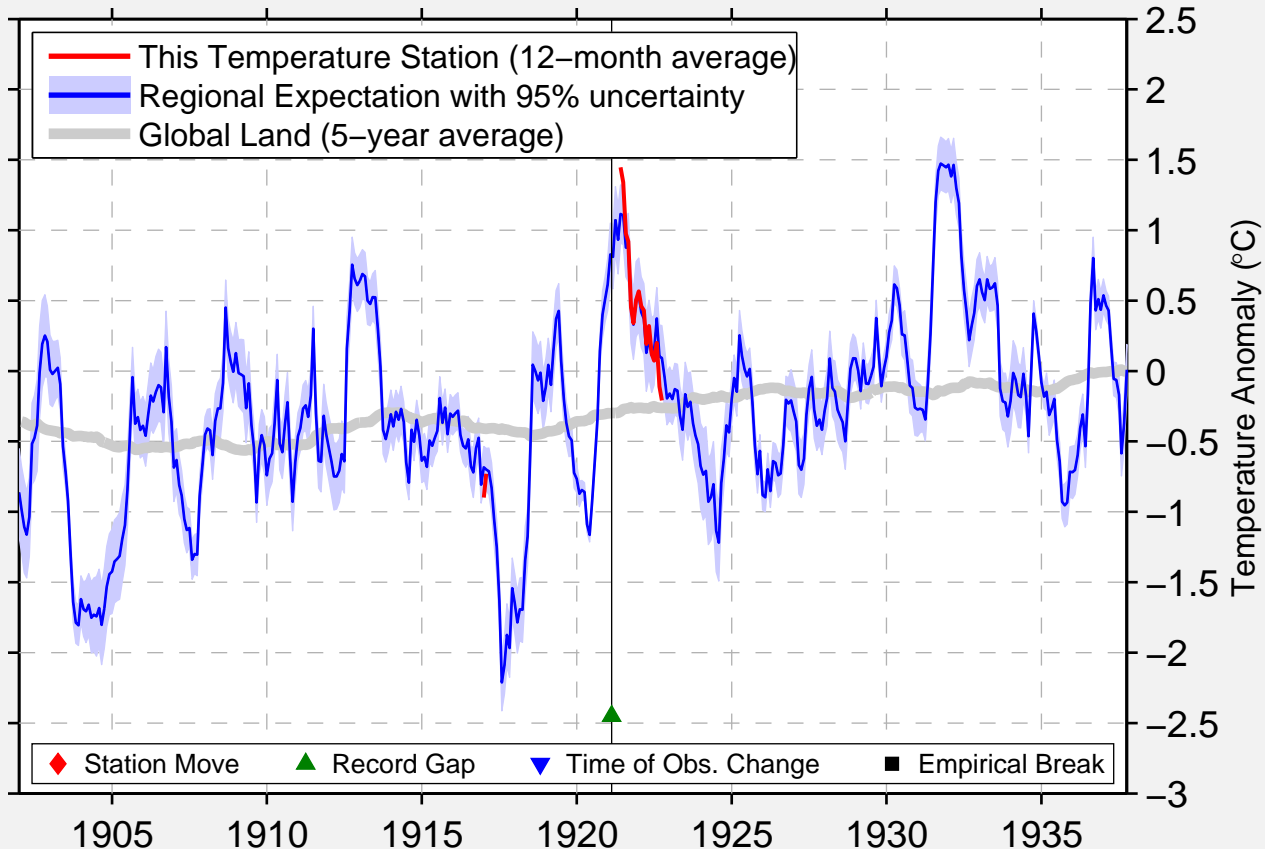

# MOUNT MORIAH FARM MINDES STORE

37.283 N, 77.050 W (United States)

Data Quality Controlled and Aligned at Breakpoints

Berkeley Earth