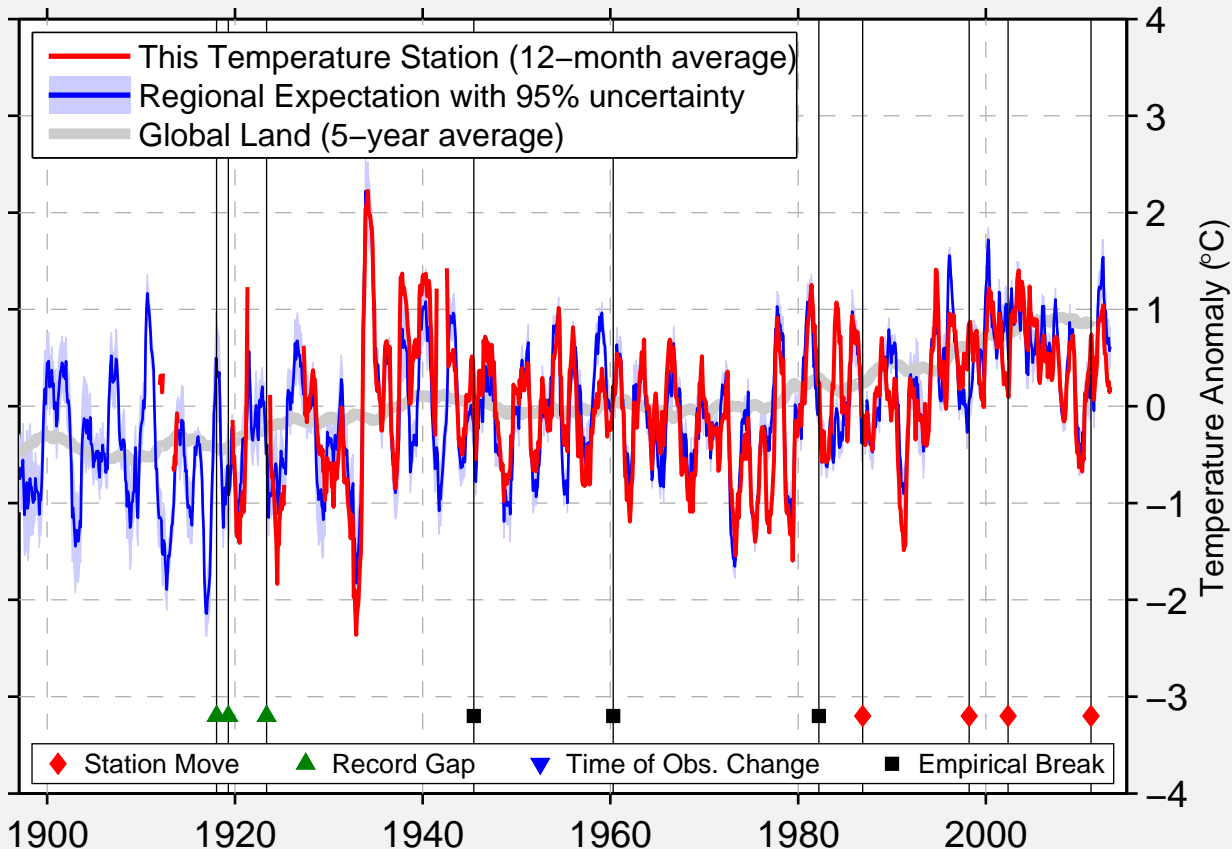

BLUFF

37.283 N, 109.561 W (United States)

Data Quality Controlled and Aligned at Breakpoints

Berkeley Earth