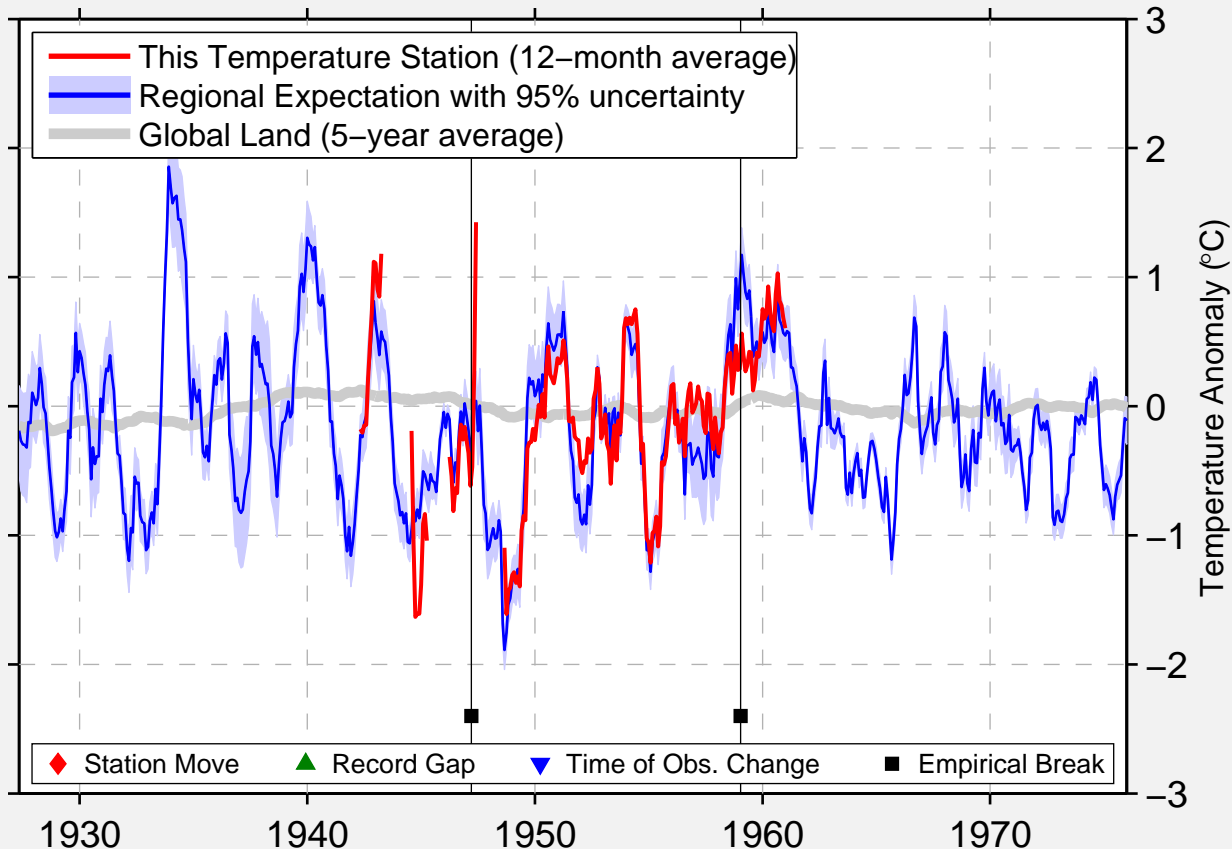

SARCOBATUS

37.267 N, 117.017 W (United States)

Data Quality Controlled and Aligned at Breakpoints

Berkeley Earth