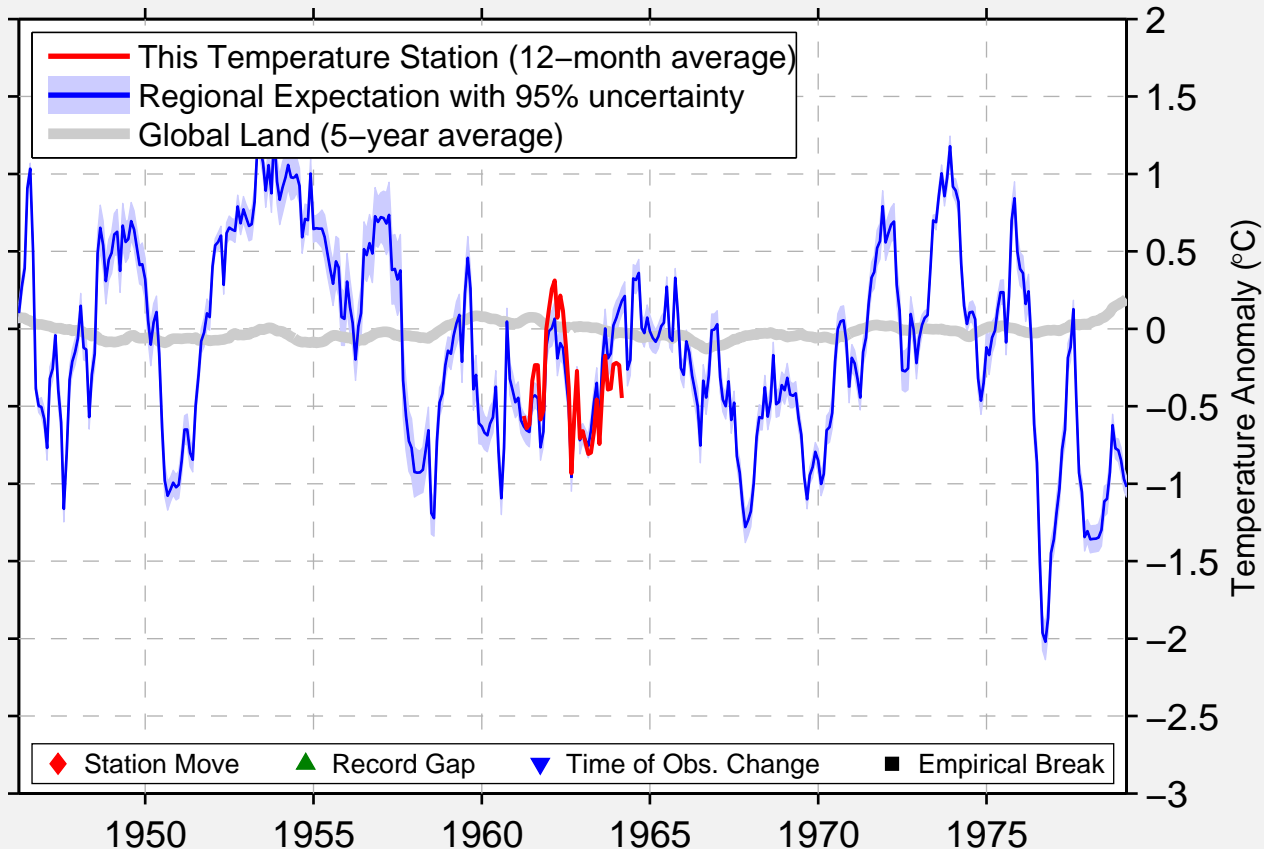

# PARADISE STEAM PLANT

37.259 N, 86.978 W (United States)

Data Quality Controlled and Aligned at Breakpoints

Berkeley Earth