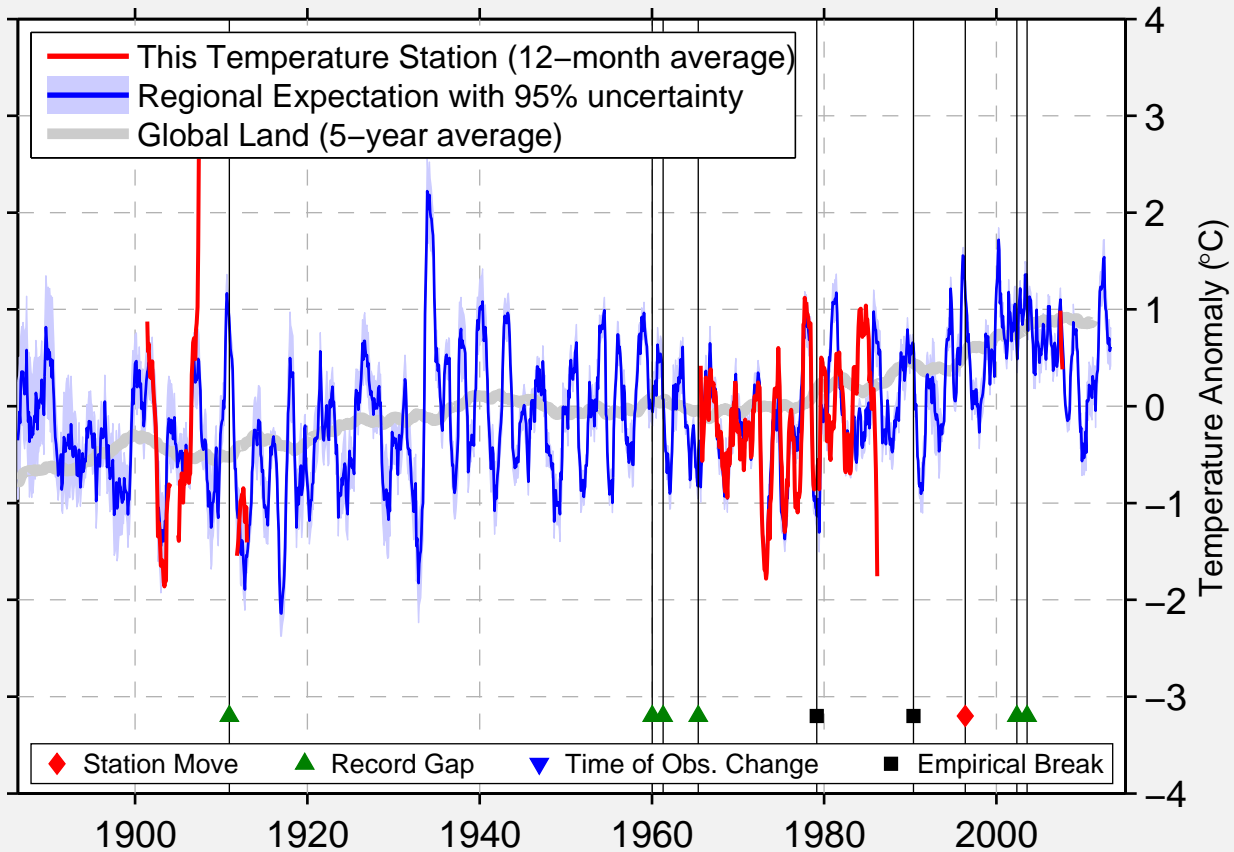

# ANETH PLANT

37.256 N, 109.329 W (United States)

Data Quality Controlled and Aligned at Breakpoints

Berkeley Earth