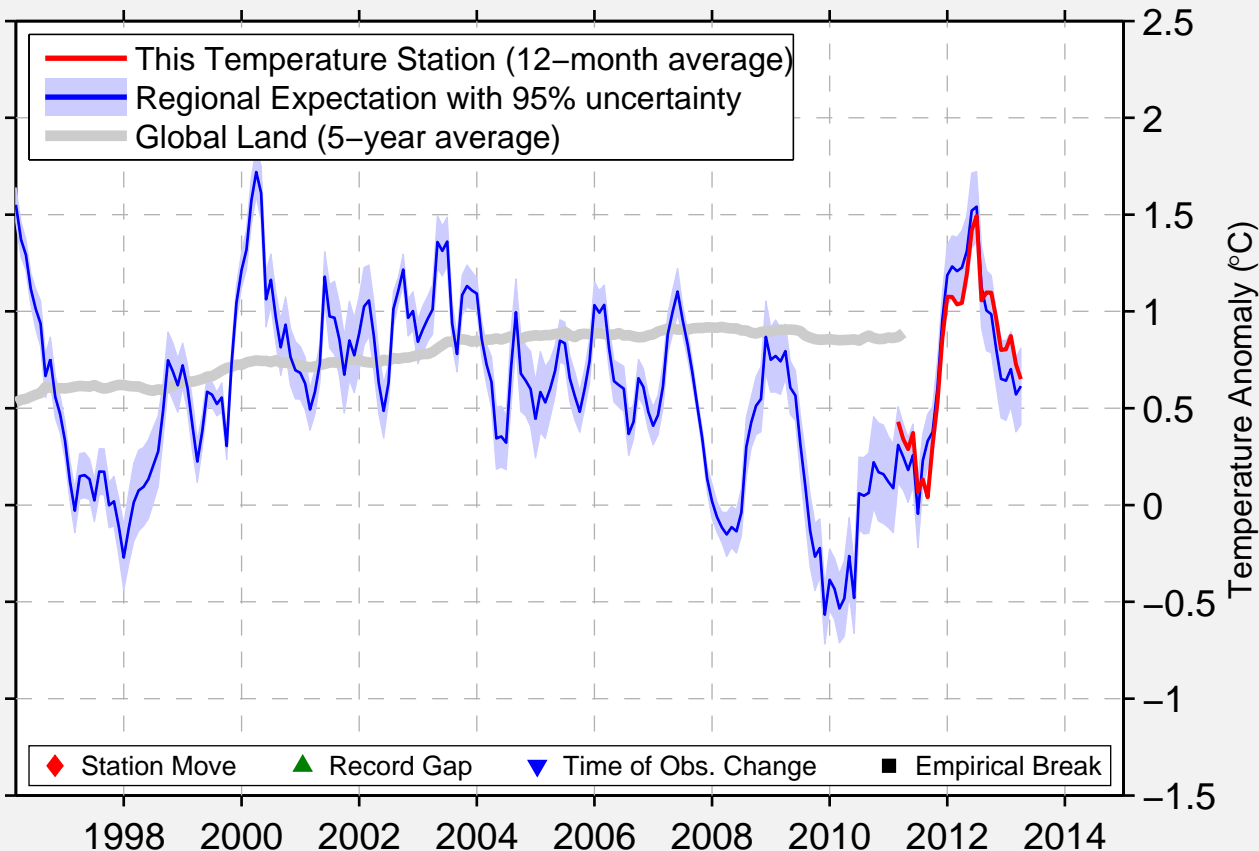

# MEXICAN HAT 10 NW

37.251 N, 109.988 W (United States)

Data Quality Controlled and Aligned at Breakpoints

Berkeley Earth