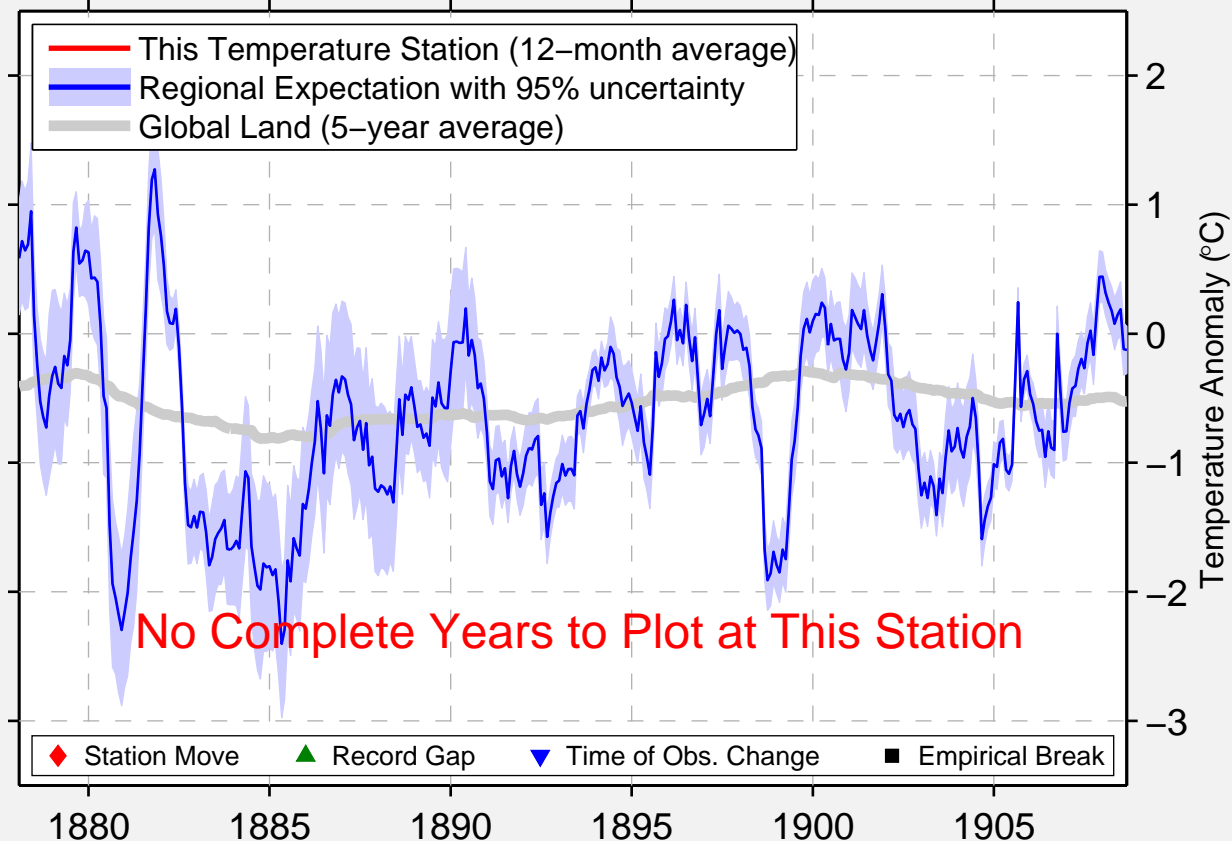

KELLOGG

37.250 N, 97.100 W (United States)

No Complete Years to Plot at This Station