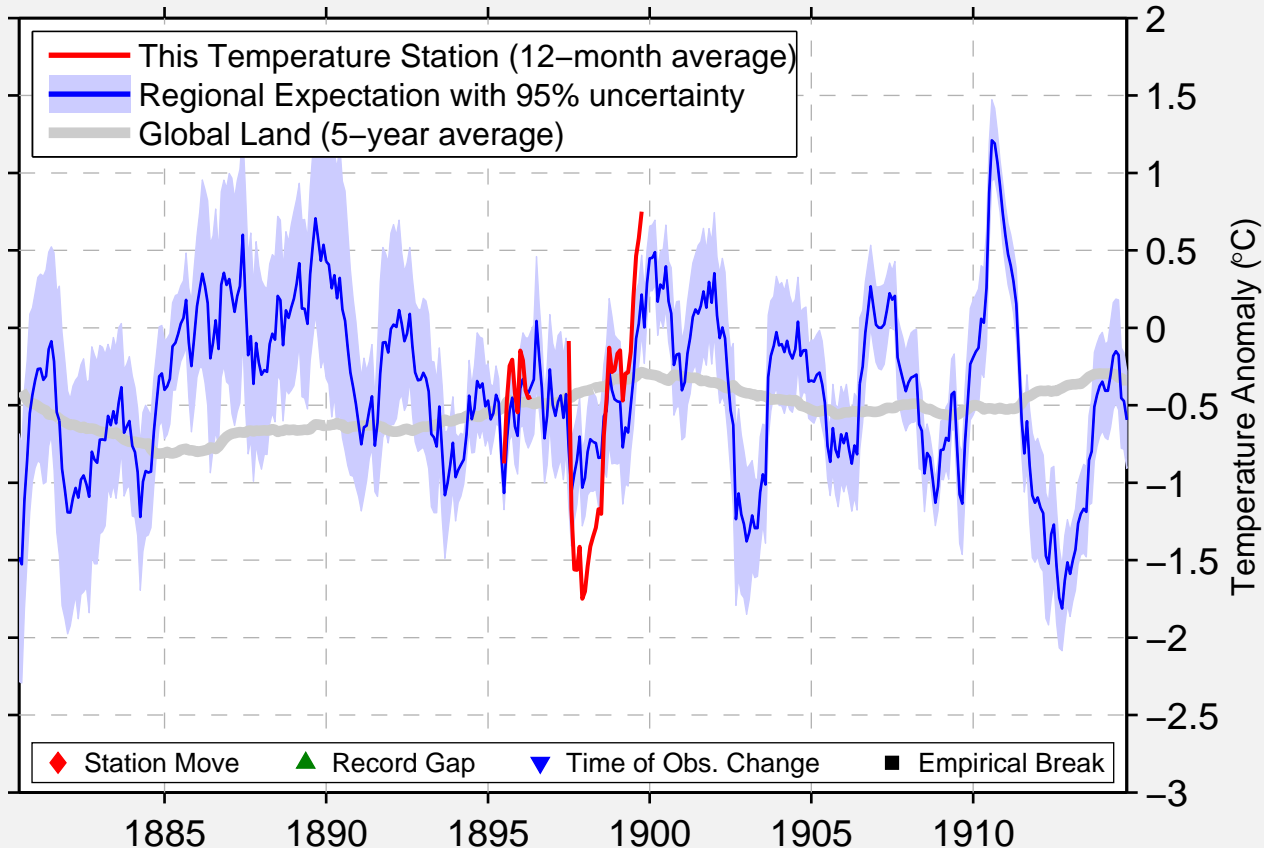

PAHREAH

37.250 N, 111.950 W (United States)

Data Quality Controlled and Aligned at Breakpoints

Berkeley Earth