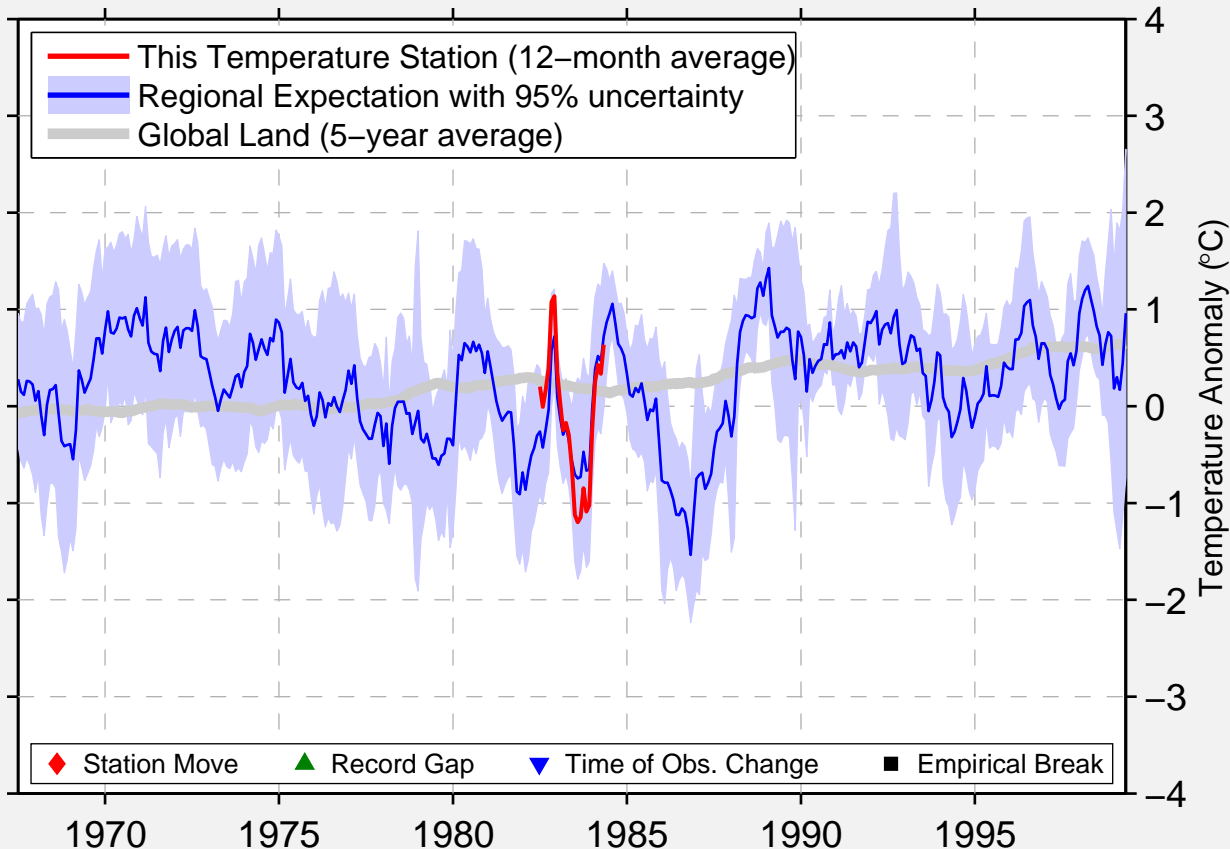

AWS: SIPLE (8909)

75.900 S, 84.000 W (Antarctica)

Data Quality Controlled and Aligned at Breakpoints

Berkeley Earth