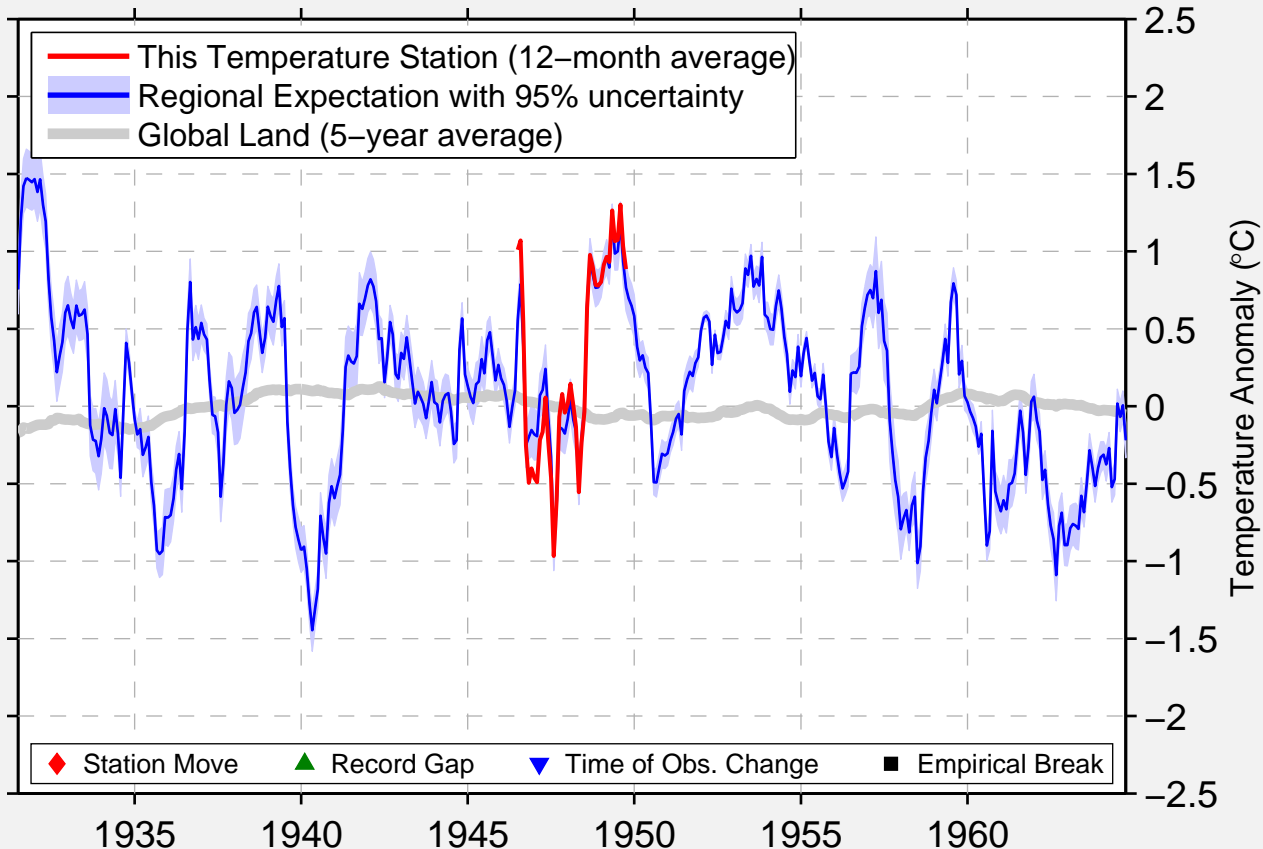

CAMP LEE

37.233 N, 77.333 W (United States)

Data Quality Controlled and Aligned at Breakpoints

Berkeley Earth