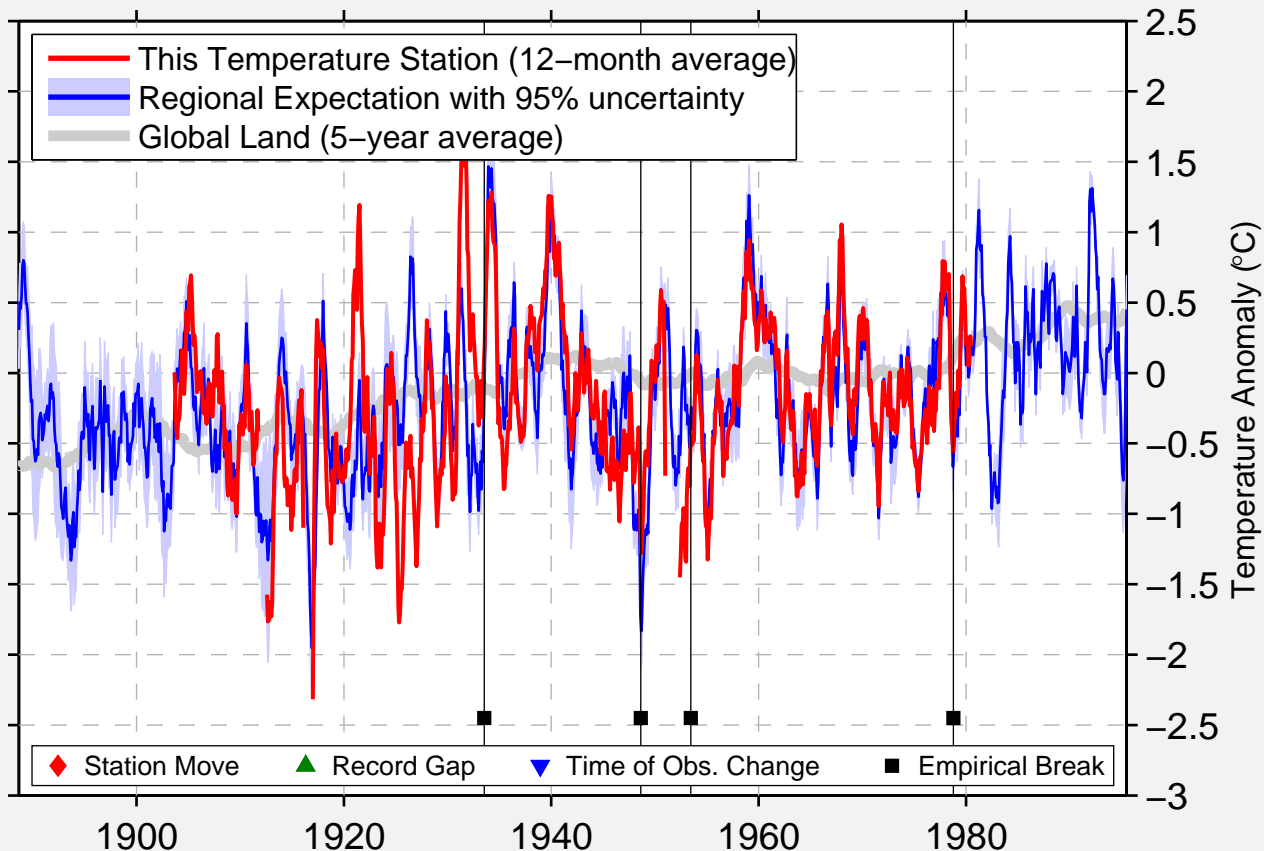

# LE GRAND

37.233 N, 120.250 W (United States)

Data Quality Controlled and Aligned at Breakpoints

Berkeley Earth