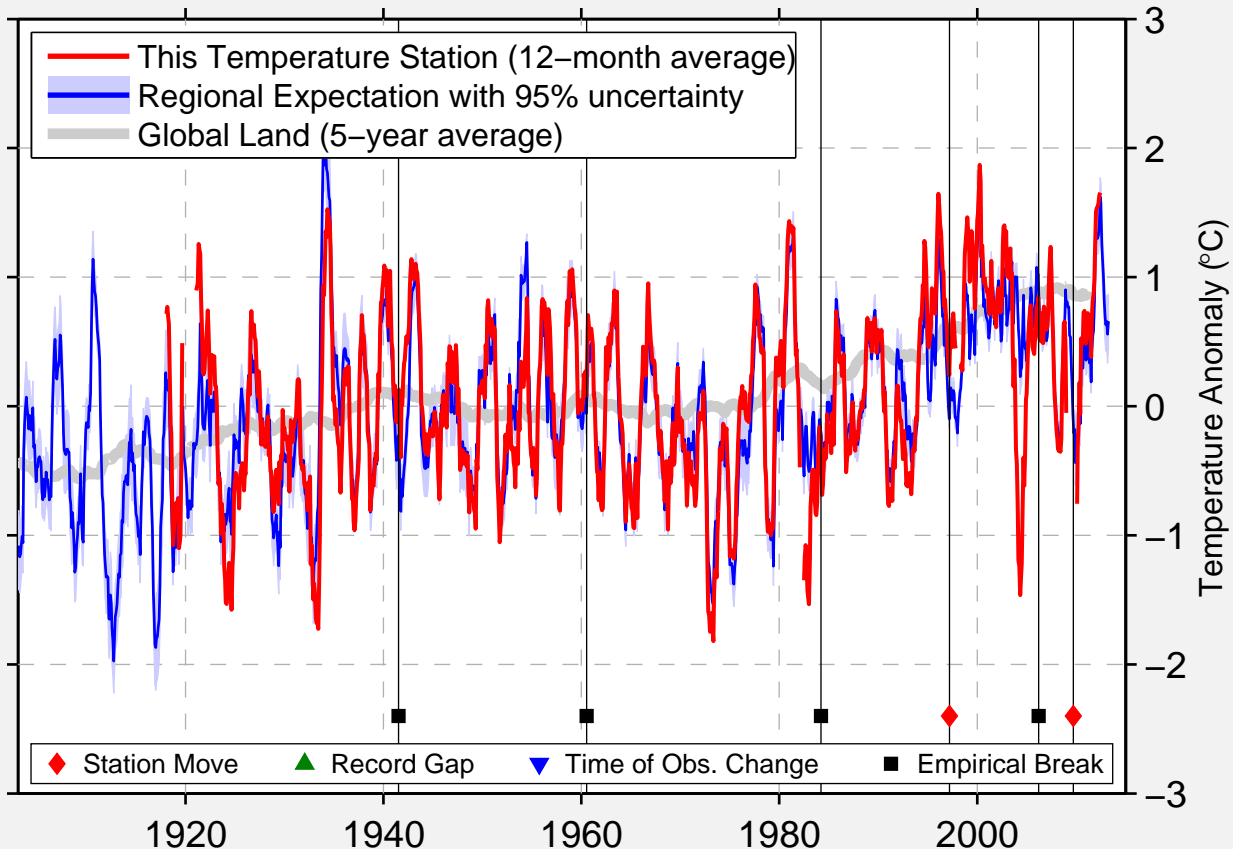

# FORT LEWIS

37.231 N, 108.051 W (United States)

Data Quality Controlled and Aligned at Breakpoints

Berkeley Earth