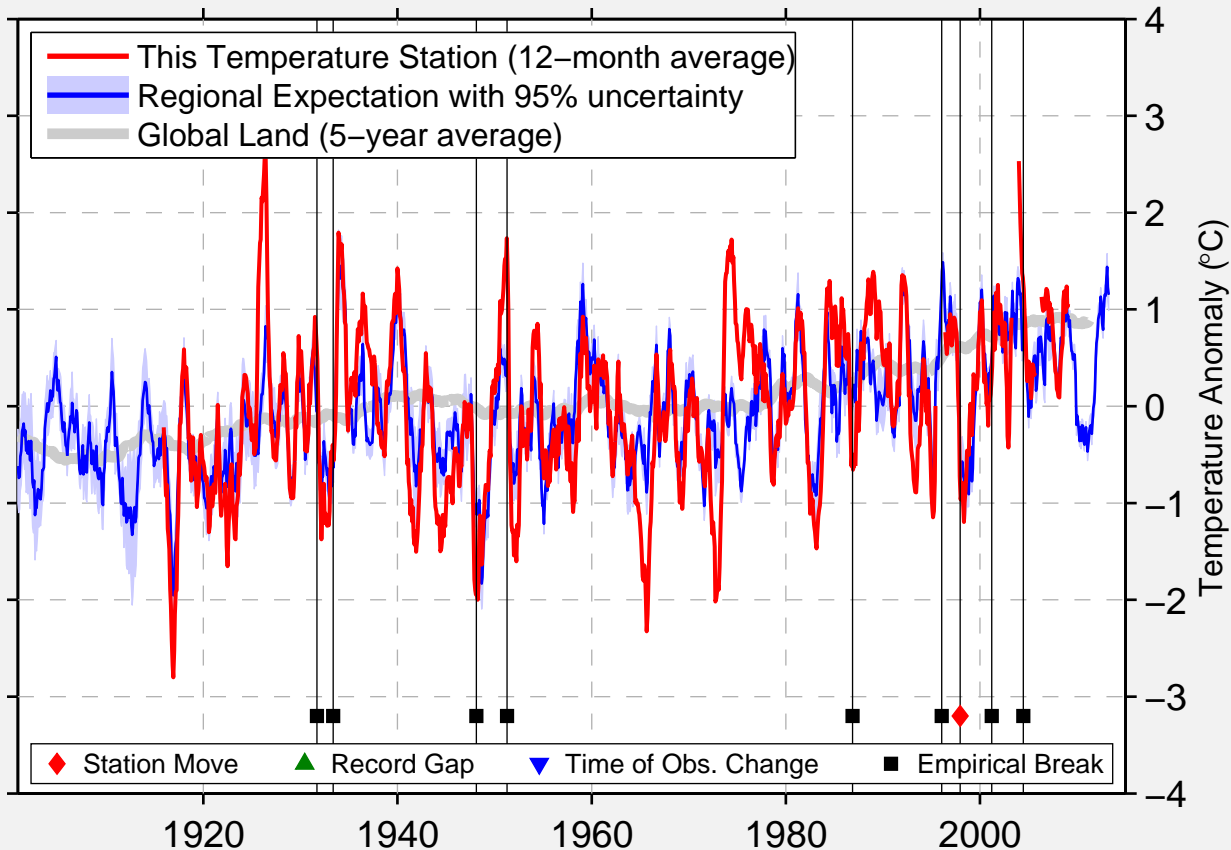

# HUNTINGTON LAKE

37.227 N, 119.221 W (United States)

Data Quality Controlled and Aligned at Breakpoints

Berkeley Earth